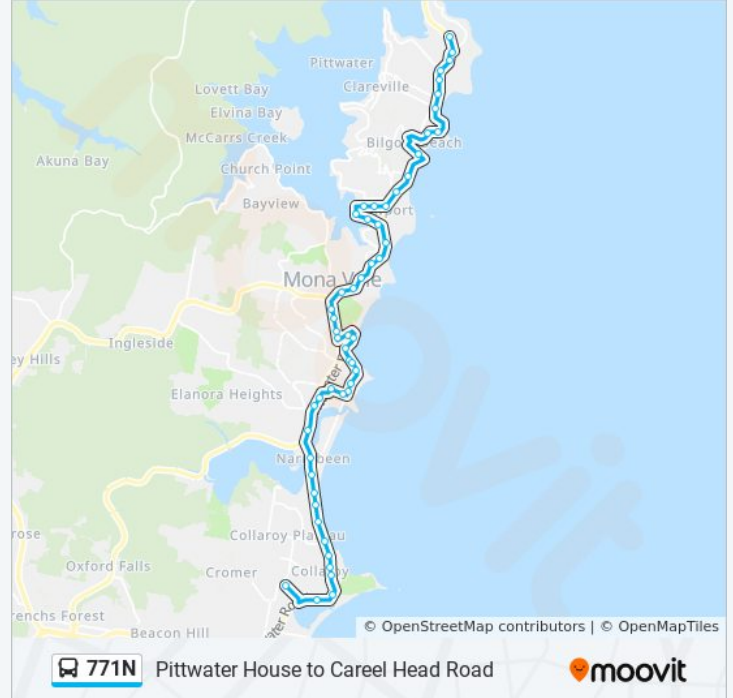

Pittwater House to Careel Head Road

Get The App

The 771N bus line Pittwater House to Careel Head Road has one route. For regular weekdays, their operation hours are: (1) Avalon: 15:32
Use the Moovit App to find the closest 771N bus station near you and find out when is the next 771N bus arriving.

Direction: Avalon

53 stops

[VIEW LINE SCHEDULE](#)

- Pittwater House School, South Creek Rd
- Pittwater Rd at Hadleigh Ave
- Pittwater Rd before Hay St
- Pittwater Rd opp Griffith Park
- Pittwater Rd at Ocean Gr
- Pittwater Rd opp Brissenden Ave
- Collaroy B-Line, Pittwater Rd
- Pittwater Rd at Ramsay St
- Pittwater Rd at Clarke St
- Pittwater Rd at Goodwin St
- Pittwater Rd before Narrabeen St
- Narrabeen B-Line, Pittwater Rd
- Pittwater Rd at Nareen Pde
- Northern Beaches Community College, Pittwater Rd
- Pittwater Rd at Namona St
- North Narrabeen Reserve, Walsh St
- Walsh St before Narrabeen Park Pde
- Sydney Rd opp Narrabeen Park Pde
- 28 Sydney Rd
- Sydney Rd at Arnott Cres
- Narrabeen Park Pde opp Warriewood SLSC

Pittwater Rd before Jenkins St

Pittwater Rd at Rowan St

Pittwater Rd opp Mona Vale Bowling Club

Mona Vale B-Line, Barrenjoey Rd

Barrenjoey Rd after Darley St

Barrenjoey Rd at Bassett St

Barrenjoey Rd at Waterview St

Barrenjoey Rd at Central Rd

Barrenjoey Rd after Wollstonecraft Ave

Barrenjoey Rd after George St

Barrenjoey Rd after North Avalon Rd

Whale Beach Rd before Burrawong Rd

Carreel Head Rd at Burrawong Rd

771N bus time schedules and route maps are available in an offline PDF at moovitapp.com. Use the [Moovit App](#) to see live bus times, train schedule or subway schedule, and step-by-step directions for all public transit in Sydney.