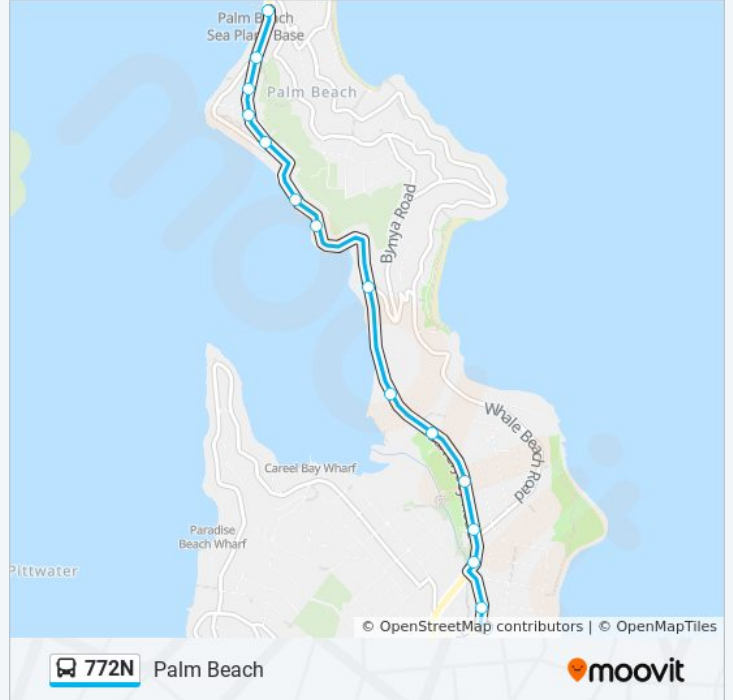

772N bus time schedules and route maps are available in an offline PDF at moovitapp.com. Use the Moovit App to see live bus times, train schedule or subway schedule, and step-by-step directions for all public transit in Sydney.

© 2024 Moovit - All Rights Reserved