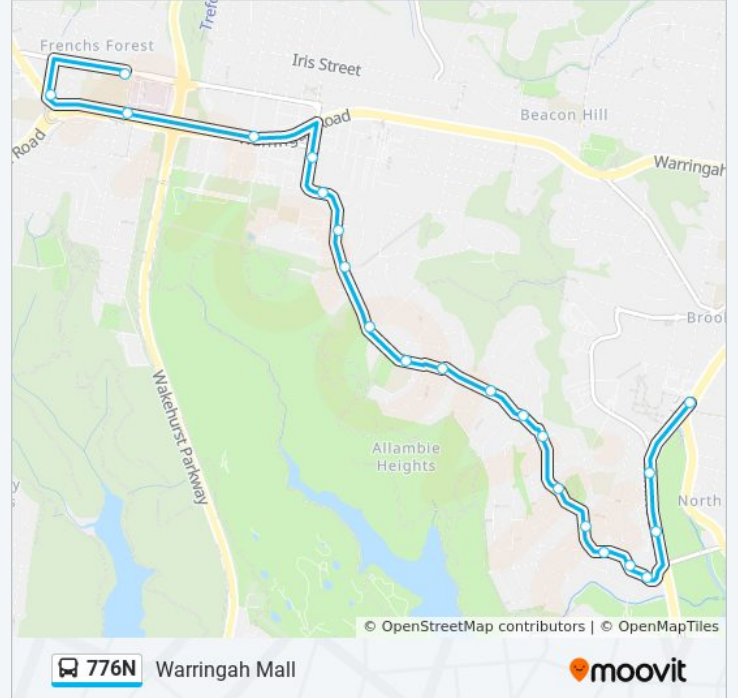

Stops: 23

Trip Duration: 28 min

Line Summary:

A

Rabbett St at Forest Way

Direction: Warringah Mall

22 stops

[VIEW LINE SCHEDULE](#)

The Forest High School, Frenchs Forest Rd, Stand C

Rabbett St at Forest Way

Northern Beaches Hospital, Warringah Rd

Warringah Rd opp Rodborough Rd

Allambie Rd after Rodborough Rd

Allambie Rd opp Aquatic Dr

776N bus Info

Direction: Warringah Mall

Stops: 22

Trip Duration: 23 min

Line Summary:

Kentwell Rd before Condamine St

Condamine St after James St

Condamine St at Pozieres Pde

Warringah Mall, Pittwater Rd, Stand D

776N bus time schedules and route maps are available in an offline PDF at moovitapp.com. Use the [Moovit App](#) to see live bus times, train schedule or subway schedule, and step-by-step directions for all public transit in Sydney.