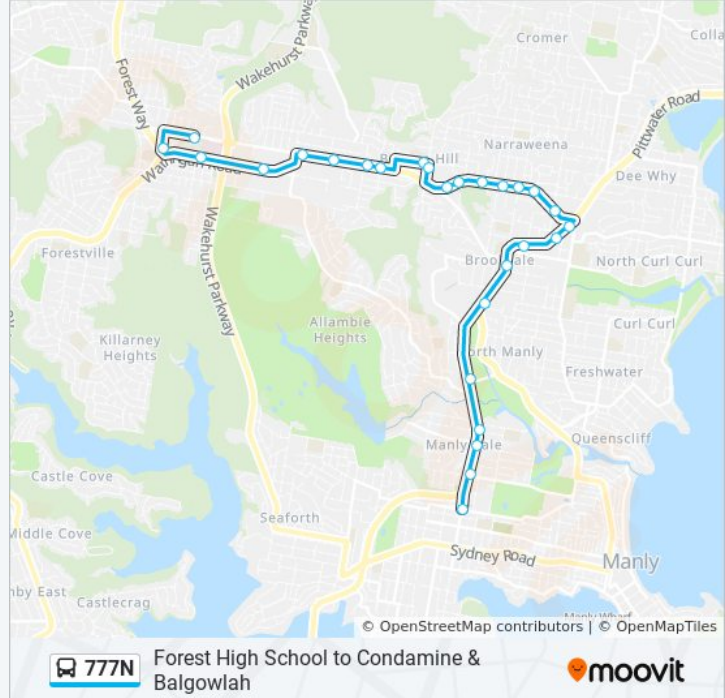

Warringah Mall, Pittwater Rd, Stand B

Condamine St opp Warringah Golf Club

Condamine St at Gordon St

Manly Vale Community Centre, Condamine St

Manly Vale B-Line, Condamine St

Condamine St at Balgowlah Rd

777N bus time schedules and route maps are available in an offline PDF at moovitapp.com. Use the [Moovit App](#) to see live bus times, train schedule or subway schedule, and step-by-step directions for all public transit in Sydney.

[About Moovit](#) • [MaaS Solutions](#) • [Supported Countries](#) • [Mooviter Community](#)

© 2024 Moovit - All Rights Reserved

Check Live Arrival Times