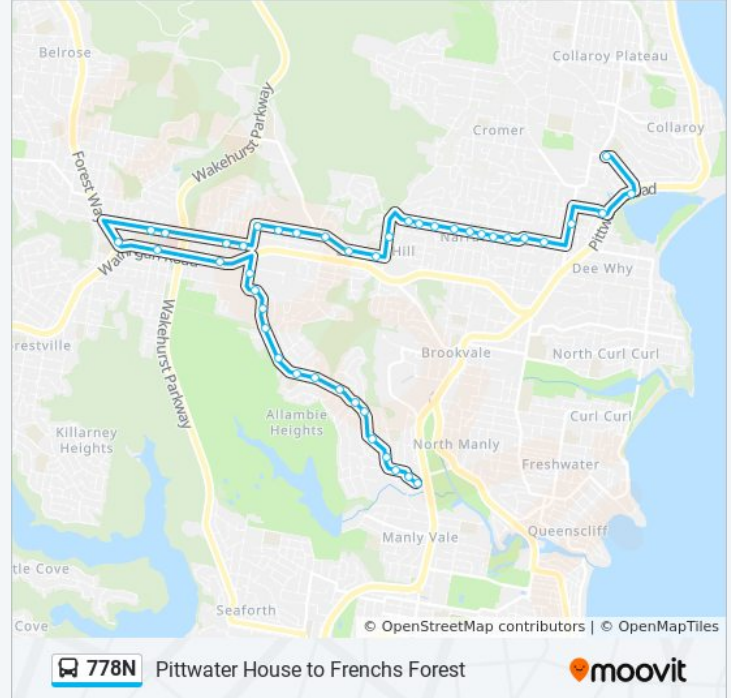

Forest Way opp Forestway Shopping Centre

Northern Beaches Hospital, Warringah Rd

Warringah Rd opp Rodborough Rd

Allambie Rd after Rodborough Rd

Allambie Rd opp Aquatic Dr

Allambie Rd at Sunlea Pl

Allambie Rd at Mortain Ave

Allambie Rd opp Eerawy Rd

Kentwell Rd before Orara Rd

Kentwell Rd after Orara Rd

Kentwell Rd before Condamine St

Direction: Pittwater House

24 stops

[VIEW LINE SCHEDULE](#)

The Forest High School, Frenchs Forest Rd, Stand C

Rabbett St at Forest Way

Northern Beaches Hospital, Warringah Rd

Frenchs Forest Rd at Romford Rd

Patanga Park, Patanga Rd

Patanga Rd at Iris St

Iris St at Karabah Pl

778N bus Time Schedule

Pittwater House Route Timetable:

McIntosh Rd opp Mundara Pl

McIntosh Rd at Victor Rd

McIntosh Rd at Vale Ave

Fisher Rd at Tor Rd

Fisher Rd opp Ilikai Pl

Campbell Ave after Bruzzano Pl

Pittwater House School, South Creek Rd

778N bus Info