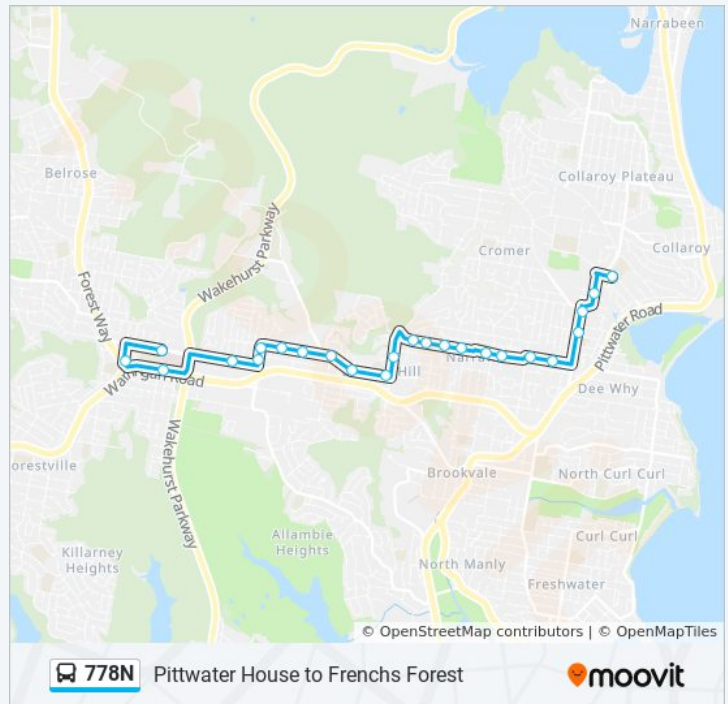

Direction: Allambie Heights Kentwell Rd

43 stops

[VIEW LINE SCHEDULE](#)

- Pittwater House School, South Creek Rd
- Pittwater Rd opp South Creek Rd
- Lismore Ave after Pittwater Rd
- Fisher Rd at Regent St
- McIntosh Rd opp Vale Ave
- McIntosh Rd at Victor Rd
- Narraweena Tennis Club, McIntosh Rd
- McIntosh Rd after Mundara Pl
- McIntosh Rd opp Narraweena Public School
- McIntosh Rd at Waratah Pde
- McIntosh Rd at Lascelles Rd
- McIntosh Rd at Eltham St
- McIntosh Rd at Careden Ave
- McIntosh Rd before Cousins Rd
- Willandra Rd opp Egan Pl
- Tristram Rd opp Beacon Hill Public School
- Tristram Rd opp Boyer Rd
- Tristram Rd opp Holy Trinity Anglican Church
- Iris St before Jones St
- Iris St opp Karabah Pl
- Iris St at Patanga Rd
- Frenchs Forest Rd opp Inverness Ave

Allambie Rd opp Eerawy Rd

Kentwell Rd before Orara Rd

Kentwell Rd after Orara Rd

Kentwell Rd before Condamine St

Direction: Pittwater House

24 stops

[VIEW LINE SCHEDULE](#)

The Forest High School, Frenchs Forest Rd, Stand C

McIntosh Rd opp Mundara Pl

McIntosh Rd at Victor Rd

McIntosh Rd at Vale Ave

Fisher Rd at Tor Rd

Fisher Rd opp Ilikai Pl

Campbell Ave after Bruzzano Pl

Pittwater House School, South Creek Rd

778N bus Info

Direction: Pittwater House

Stops: 24

Trip Duration: 24 min

Line Summary:

778N bus time schedules and route maps are available in an offline PDF at moovitapp.com. Use the [Moovit App](#) to see live bus times, train schedule or subway schedule, and step-by-step directions for all public transit in Sydney.