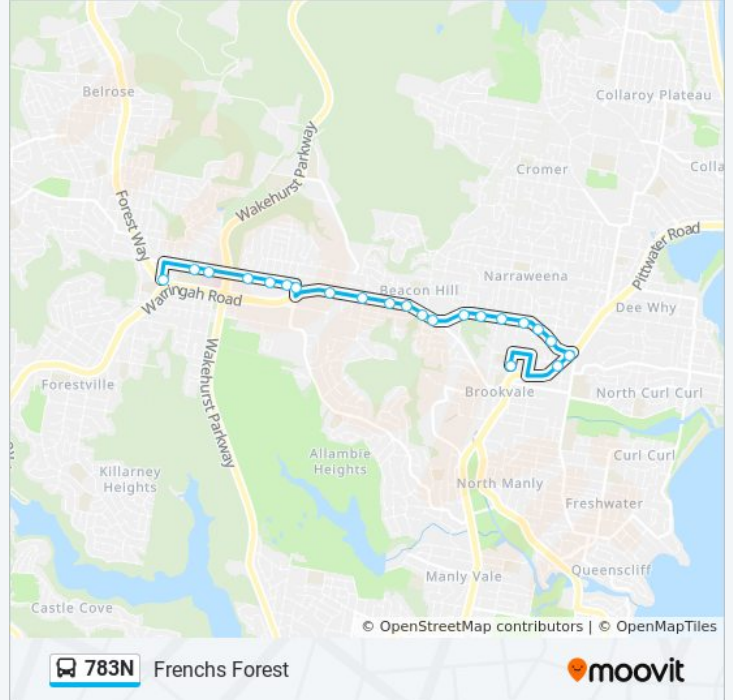

 **783N**

Frenchs Forest

Get The App

The 783N bus line Frenchs Forest has one route. For regular weekdays, their operation hours are:

(1) Frenchs Forest: 15:40

Use the Moovit App to find the closest 783N bus station near you and find out when is the next 783N bus arriving.

Direction: Frenchs Forest

22 stops

[VIEW LINE SCHEDULE](#)

- St Augustine's College, Alfred Rd
- Manly Leagues Club, Pittwater Rd
- Pittwater Rd at Warringah Rd
- Warringah Rd after Victor Rd
- Warringah Rd after Pine Ave
- Warringah Rd opp Alfred St
- Warringah Rd at Consul Rd
- Warringah Rd after Northcliffe Ave
- Warringah Rd opp McKillop Rd
- Warringah Rd before Willandra Rd
- Warringah Rd at Willandra Rd
- Warringah Rd opp Cornish Ave
- Warringah Rd before O'Connors Rd
- Warringah Rd at Goverment Rd
- Warringah Rd opp Jones St
- Allambie Rd at Frenchs Forest Rd
- Frenchs Forest Rd opp Inverness Ave
- Frenchs Forest Rd opp Hurdis Ave
- Frenchs Forest Rd after Skyline Pl
- Nth Beaches Hospital, Frenchs Forest Rd
- The Forest High School, Frenchs Forest Rd, Stand A

Stops: 22

Trip Duration: 26 min

Line Summary:

783N bus time schedules and route maps are available in an offline PDF at moovitapp.com. Use the Moovit App to see live bus times, train schedule or subway schedule, and step-by-step directions for all public transit in Sydney.