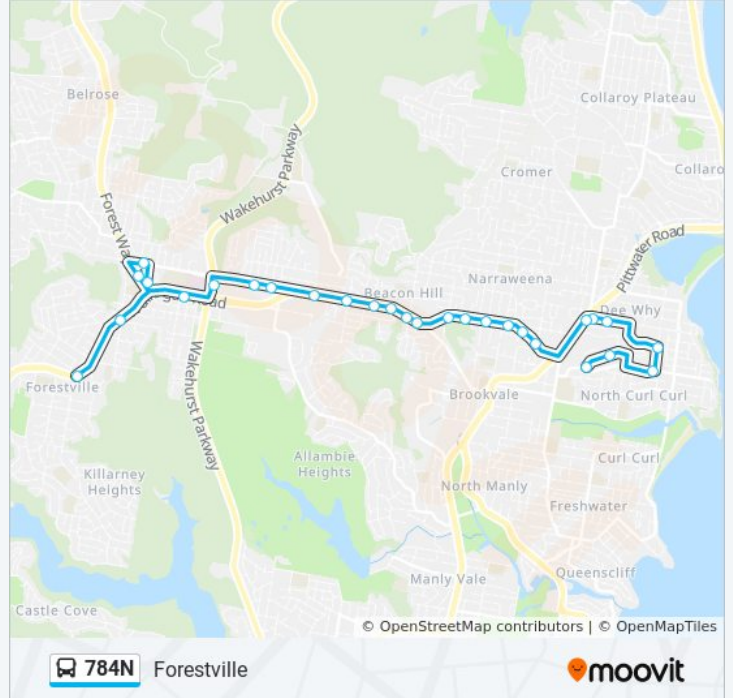

Direction: Forestville

28 stops

[VIEW LINE SCHEDULE](#)

- St Luke's Grammar School, Quirk St
- Quirk St at Tango Ave
- Headland Rd at Wheeler Pde
- Wheeler Pde at The Crescent
- Pacific Pde opp Dee Why Market
- Dee Why Grand Shopping Centre, Pacific Pde
- Pittwater Rd after Pacific Pde
- Warringah Rd after Victor Rd
- Warringah Rd after Pine Ave
- Warringah Rd opp Alfred St
- Warringah Rd at Consul Rd
- Warringah Rd after Northcliffe Ave
- Warringah Rd opp McKillop Rd
- Warringah Rd before Willandra Rd
- Warringah Rd at Willandra Rd
- Warringah Rd opp Cornish Ave
- Warringah Rd before O'Connors Rd
- Warringah Rd at Goverment Rd
- Warringah Rd opp Jones St
- Frenchs Forest Rd opp Inverness Ave
- Frenchs Forest Rd opp Hurdis Ave
- Wakehurst Pwy after Frenchs Forest Rd

Direction: Forestville

Stops: 28

Trip Duration: 33 min

Line Summary:

Warringah Rd opp Northern Beaches Hospital

Forestway Shopping Centre, Forest Way

Naree Rd before Rabbett St

Rabbett St at Forest Way

Warringah Rd at Maxwell Pd

Warringah Rd at Starkey St

784N bus time schedules and route maps are available in an offline PDF at moovitapp.com. Use the [Moovit App](#) to see live bus times, train schedule or subway schedule, and step-by-step directions for all public transit in Sydney.