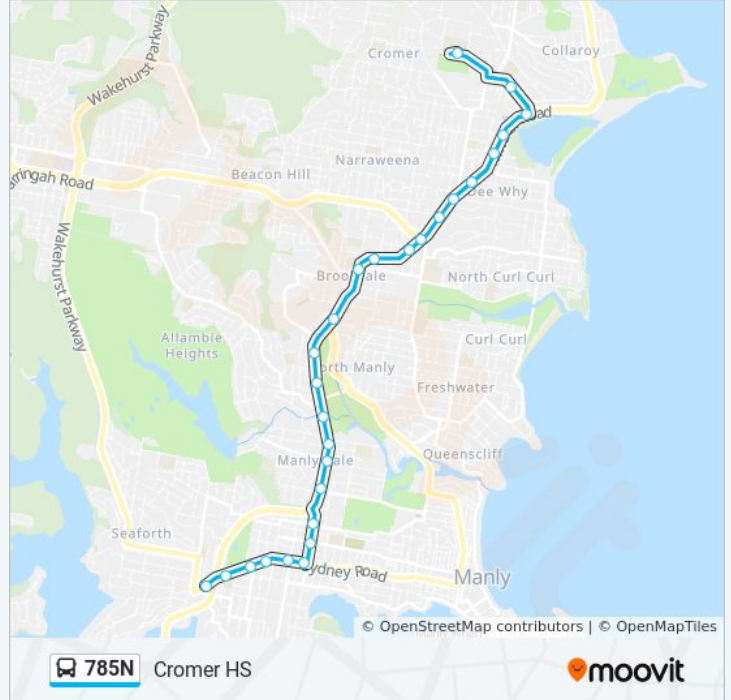

 785N

Cromer HS

Get The App

The 785N bus line Cromer HS has one route. For regular weekdays, their operation hours are:

(1) Cromer HS: 07:43

Use the Moovit App to find the closest 785N bus station near you and find out when is the next 785N bus arriving.

**Direction: Cromer HS**

27 stops

[VIEW LINE SCHEDULE](#)

- Sydney Rd after Kempbridge Ave
- Balgowlah Golf Club, Sydney Rd
- Sydney Rd before Wanganella St
- Sydney Rd at Rickard St
- Sydney Rd before Woodland St
- Sydney Rd at Condamine St
- Condamine St at Griffiths St
- Condamine St at Balgowlah Rd
- Manly Vale B-Line, Condamine St
- Condamine St opp Manly Vale Community Centre
- Condamine St after Gordon St
- Miller Reserve, Condamine St
- Condamine St after James St
- Condamine St at Pozieres Pde
- Warringah Mall, Pittwater Rd, Stand D
- Pittwater Rd at Old Pittwater Rd
- Brookvale Oval, Pittwater Rd
- Manly Leagues Club, Pittwater Rd
- Pittwater Rd at Warringah Rd
- Pittwater Rd at May Rd
- Pittwater Rd opp Pacific Pde
- Dee Why B-Line, Pittwater Rd

**Stops:** 27

**Trip Duration:** 26 min

**Line Summary:**

Pittwater Rd at Hawkesbury Ave

Pittwater Rd at Lismore Ave

Pittwater Rd before South Creek Rd

South Creek Rd opp Pittwater House School

NBSC Cromer Campus, School Grounds, South Creek Rd