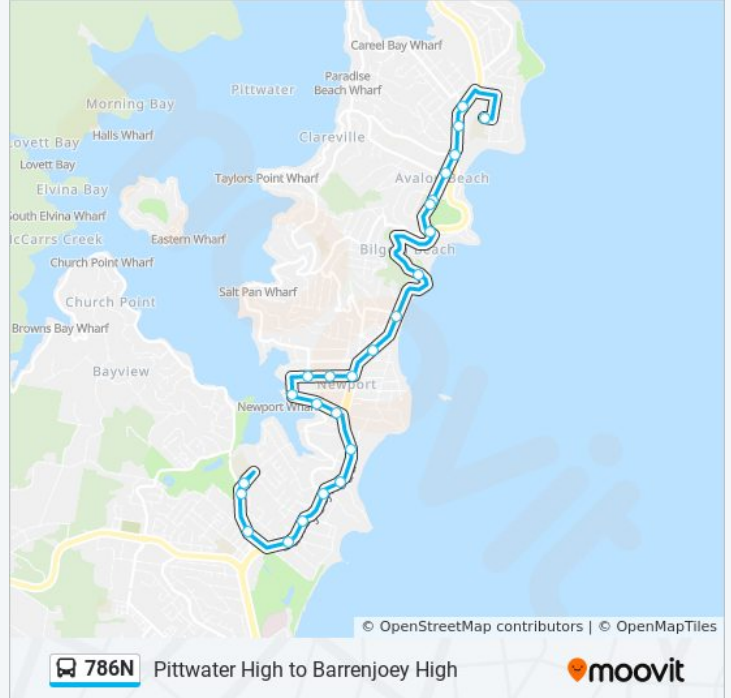

 **786N**

Pittwater High to Barrenjoey High

Get The App

The 786N bus line Pittwater High to Barrenjoey High has one route. For regular weekdays, their operation hours are:

(1) Barrenjoey HS: 08:20

Use the Moovit App to find the closest 786N bus station near you and find out when is the next 786N bus arriving.

Direction: Barrenjoey HS

25 stops

[VIEW LINE SCHEDULE](#)

- Pittwater High School, Mona St, Stand C
- Pittwater Rd opp Bayview Golf Course
- Pittwater Rd opp Park St
- Barrenjoey Rd after Darley St
- Barrenjoey Rd at Bassett St
- Barrenjoey Rd at Waterview St
- Barrenjoey Rd after Phillip Rd
- Barrenjoey Rd opp Karloo Pde
- Beaconsfield St after Barrenjoey Rd
- Beaconsfield St opp Newport Public School
- Kalinya St before Queens Pde
- Gladstone Rd at King St
- Gladstone Rd at Woolcott St
- Newport Park, Gladstone Rd
- Barrenjoey Rd before Robertson Rd
- Barrenjoey Rd at Neptune Rd
- Barrenjoey Rd after The Serpentine
- Old Barrenjoey Rd before Dress Circle Rd
- Avalon Public School, Old Barrenjoey Rd
- Avalon Public School, Old Barrenjoey Rd
- Barrenjoey Rd after Avalon Pde
- Barrenjoey Rd at Central Rd

Stops: 25

Trip Duration: 26 min

Line Summary:

Barrenjoey Rd after Wollstonecraft Ave

Barrenjoey Rd after George St

Barrenjoey High School, Coonanga Rd

786N bus time schedules and route maps are available in an offline PDF at moovitapp.com. Use the Moovit App to see live bus times, train schedule or subway schedule, and step-by-step directions for all public transit in Sydney.

© 2024 Moovit - All Rights Reserved