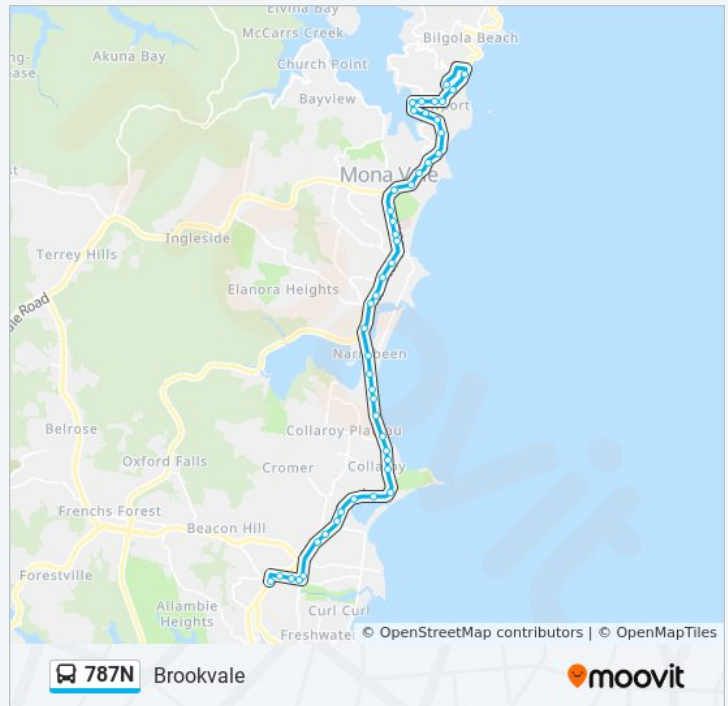

Direction: Avalon

80 stops

[VIEW LINE SCHEDULE](#)

- St Luke's Grammar School, Quirk St
- Quirk St at Tango Ave
- NBSC Manly Campus, Harbord Rd
- NBSC Freshwater Senior Campus, Harbord Rd
- NBSC Freshwater Senior Campus, Harbord Rd
- Abbott Rd opp Denzil Joyce Oval
- Abbott Rd opp Reub Hudson Oval
- Pitt Rd at Fairport St
- Pitt Rd before Playfair Rd
- Parr Ave at Playfair Rd
- Parr Ave at Headland Rd
- Headland Rd at Wheeler Pde
- Wheeler Pde at The Crescent
- Pacific Pde opp The Crescent
- Pacific Pde at Avon Rd
- Avon Rd after Oaks Ave
- Howard Ave opp Walter Gors Park
- Howard Ave before Pittwater Rd
- Pittwater Rd at Hawkesbury Ave
- Pittwater Rd at Lismore Ave
- Pittwater Rd before South Creek Rd
- Pittwater Rd at Hadleigh Ave

Pittwater Rd before Robertson St

Pittwater Rd after Goodwin St

Pittwater Rd at Clarke St

Pittwater Rd at Ramsay St

Collaroy B-Line, Pittwater Rd

Pittwater Rd at Brissenden Ave

Pittwater Rd at Ocean Gr

Pittwater Rd at Anzac Ave

Long Reef Beach, Pittwater Rd

Pittwater Rd opp Hadleigh Ave

Friday

07:05

Saturday

Not Operational

787N bus Info

Direction: Brookvale

Stops: 46

Trip Duration: 45 min

Line Summary:

Pittwater Rd opp South Creek Rd

Pittwater Rd opp Lismore Ave

Dee Why RSL Club, Pittwater Rd

Dee Why Shops, Pittwater Rd

Pittwater Rd after Pacific Pde