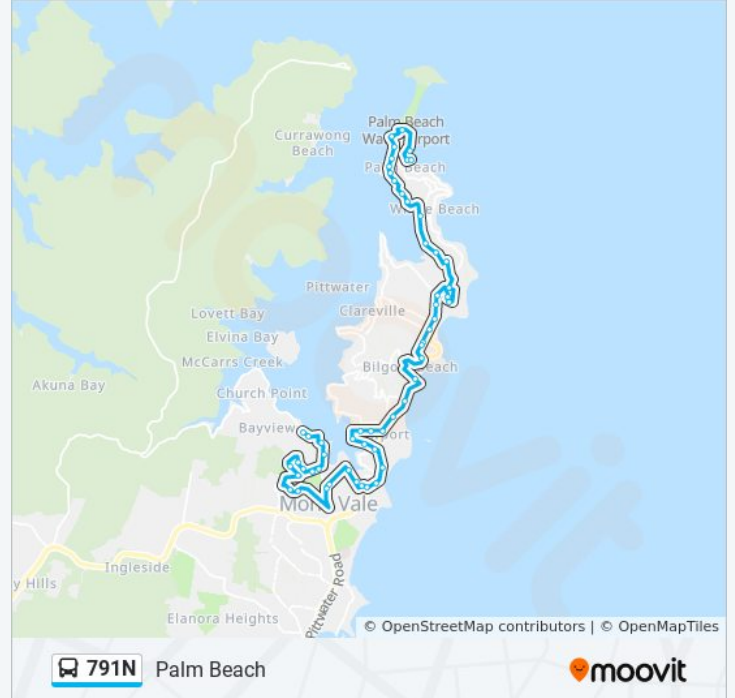

 791N

Palm Beach

Get The App

The 791N bus line Palm Beach has one route. For regular weekdays, their operation hours are:

(1) Palm Beach: 15:03

Use the Moovit App to find the closest 791N bus station near you and find out when is the next 791N bus arriving.

Stops: 55

Trip Duration: 57 min

Line Summary:

Kalina St before Queens Pde

Gladstone Rd at King St

Gladstone Rd at Woolcott St

Newport Park, Gladstone Rd

Barrenjoey Rd before Robertson Rd

Careel Bay Ovals, Barrenjoey Rd

Barrenjoey Rd before Currawong Ave

Barrenjoey Rd opp Surf Rd

965 Barrenjoey Rd

981 Barrenjoey Rd

Barrenjoey Rd at Iluka Rd

Barrenjoey Rd at Nabilla Rd

Club Palm Beach, Barrenjoey Rd

Barrenjoey Rd after Illuka Rd

Palm Beach Wharf, Barrenjoey Rd

Observation Point, Barrenjoey Rd

Palm Beach Golf Club, Beach Rd

Ocean Rd opp Palm Beach Rd

Florida Rd at Ocean Pl

Ocean Pl at Ocean Rd

791N bus time schedules and route maps are available in an offline PDF at moovitapp.com. Use the [Moovit App](#) to see live bus times, train schedule or subway schedule, and step-by-step directions for all public transit in Sydney.