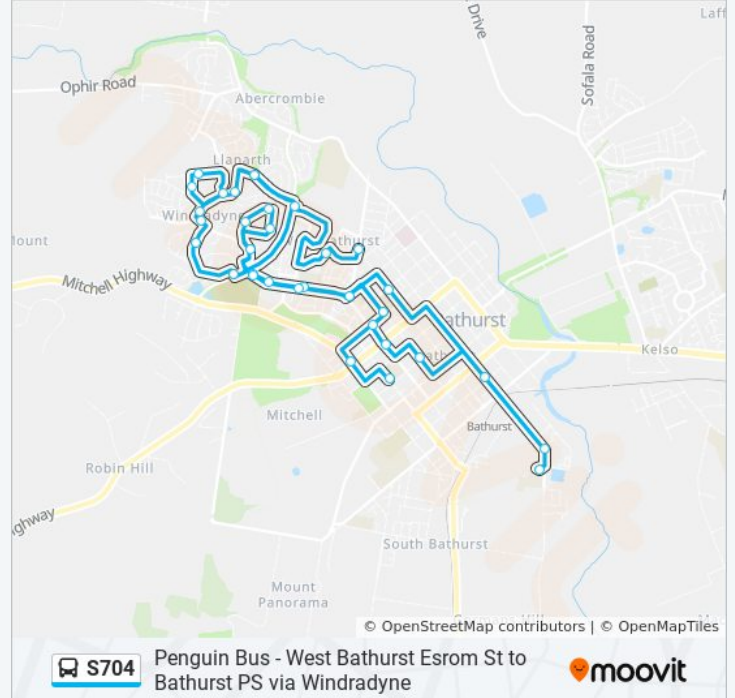

 **S704**

Penguin Bus - West Bathurst Esrom St to Bathurst PS via Windradyne

Get The App

The S704 bus line Penguin Bus - West Bathurst Esrom St to Bathurst PS via Windradyne has one route. For regular weekdays, their operation hours are:

(1) School Bus - S704: 07:54

Use the Moovit App to find the closest S704 bus station near you and find out when is the next S704 bus arriving.

Direction: School Bus - S704

37 stops

[VIEW LINE SCHEDULE](#)

S704 bus Info

Direction: School Bus - S704

Stops: 37

Trip Duration: 61 min

Line Summary:

Russell St at Gormans Hill Rd

Mackillop College

Denison College, Keppel St

Suttor St after Bradwardine Rd

Suttor St before Hawkins St

Bathurst West Public School, Suttor St

Denison College, Piper St

Brilliant St before Stewart St

Bathurst Public School, Rocket St

S704 bus time schedules and route maps are available in an offline PDF at moovitapp.com. Use the [Moovit App](#) to see live bus times, train schedule or subway schedule, and step-by-step directions for all public transit in Sydney.