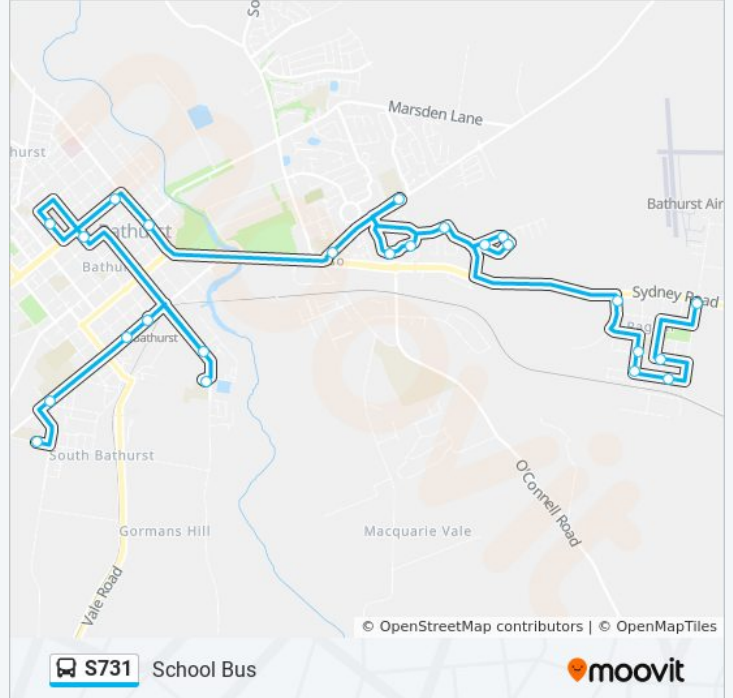

 **S731**

School Bus

Get The App

The S731 bus line School Bus has one route. For regular weekdays, their operation hours are:

(1) School Bus: 15:12

Use the Moovit App to find the closest S731 bus station near you and find out when is the next S731 bus arriving.

Direction: School Bus

41 stops

[VIEW LINE SCHEDULE](#)

- St Philomena's Primary School, Lloyds Rd
- College Rd after Lloyds Rd
- Bathurst South Public School, Havannah St
- Havannah St before Brilliant St
- Havannah St at Cross St
- Havannah St opp Bathurst Station
- Russell St at Lyal St
- MacKillop College
- Russell St at George St
- Rankin St before Keppel St
- Keppel St before Stewart St
- Denison College, Keppel St
- Denison College, Hope St
- Denison College, Piper St
- Stewart St before Durham St
- Durham St after George St
- Kelso Public School, Boyd St
- Kelso High School, Boyd St
- Bonnor St opp Kelso Community Centre
- Bonnor St opp Tyndall St
- Tyndall St after Patterson Pl
- Bannerman Cres at Greville St

S731 bus Time Schedule

School Bus Route Timetable:

Sunday	Not Operational
Monday	15:12
Tuesday	15:12
Wednesday	Not Operational
Thursday	Not Operational
Friday	Not Operational
Saturday	Not Operational

S731 bus Info

Direction: School Bus

Stops: 41

Trip Duration: 68 min

Line Summary:

Bannerman Cres opp Steel Pl
Bonnor St before Ashworth Dr
Ashworth Dr before Emerald Dr
Sapphire Cres at Emerald Dr
28 Sapphire Cres
Sapphire Cres at Emerald Dr
Ashworth Dr before Sydney Rd
Napoleon St after Sydney Rd
Napoleon St at Christie St
Frome St after Napolean St
Raglan Public School, Nelson St
Nelson St at Landseer St
Landseer St at Nile St
Eugenie St before Godfrey St
Godfery St before Locke St
Christie St at Nile St
Eugenie St after Christie St
Eugene St at Sydney Rd
Bathurst Buslines Depot, Lyal St