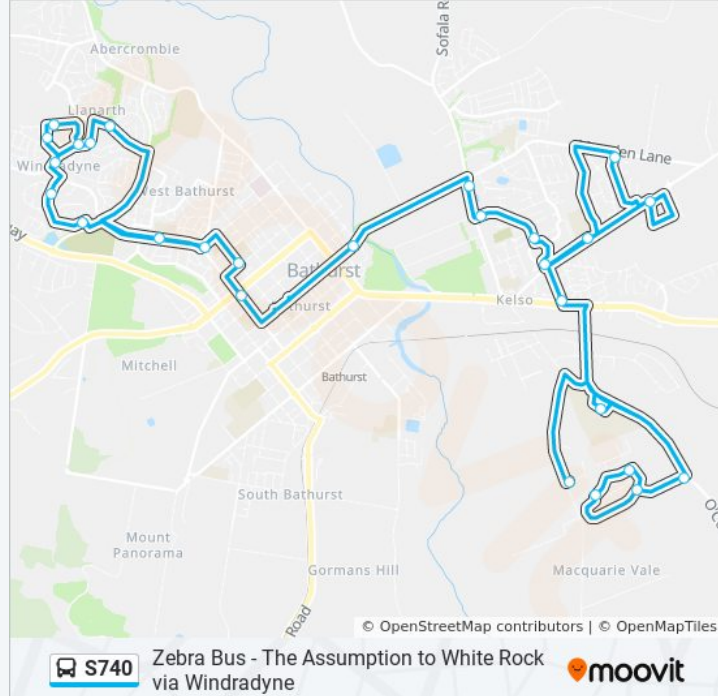

## Zebra Bus - The Assumption to White Rock via Windradyne

Get The App

The S740 bus line Zebra Bus - The Assumption to White Rock via Windradyne has one route. For regular weekdays, their operation hours are:

### Direction: School Bus

45 stops

[VIEW LINE SCHEDULE](#)

- The Assumption School, Mitre St
- Suttor St opp Bathurst West Public School
- Suttor St after Alexander St
- Bradwardine Rd after Suttor St
- Bradwardine Rd opp Read Pl
- Evernden Rd after Napier St
- Colville St before Swanbrooke St
- Miller St after Munro St
- Swanbrooke St opp Antill Cl
- Swanbrooke St at Colville St
- Colville St before Suttor St
- Opperman Way after Lavelle St
- Opperman Way after Finley Cl
- Bathurst West Public School, Suttor St
- Denison College, Piper St
- Keppel St before Stewart St
- Stewart St before Durham St
- Durham St before Rankin St
- George St before Stanley St
- Trinity Heights Shopping Centre, Gilmour St
- Tandora St before Beyers Pl

Lee St before White Rock Rd

White Rock Rd before Claremont Dr

Claremont Dr after White Rock Rd

Claremont Dr turnaround

Lee St after White Rock Rd

Bathurst Buslines Depot, Lyal St

S740 bus time schedules and route maps are available in an offline PDF at [moovitapp.com](https://moovitapp.com). Use the Moovit App to see live bus times, train schedule or subway schedule, and step-by-step directions for all public transit in Sydney.

© 2024 Moovit - All Rights Reserved