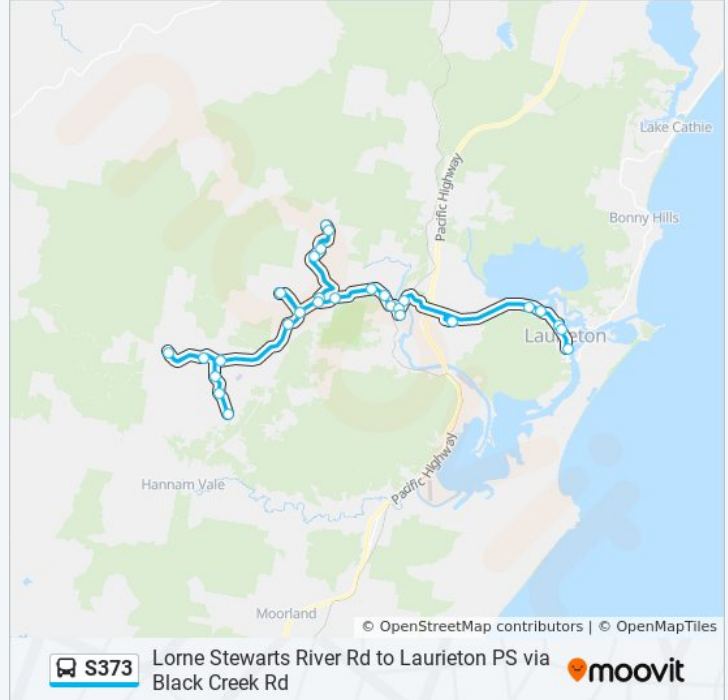

 **S373**

**Lorne Stewarts River Rd to Laurieton PS via Black Creek Rd**

Get The App

The S373 bus line Lorne Stewarts River Rd to Laurieton PS via Black Creek Rd has one route. For regular weekdays, their operation hours are:

(1) Laurieton PS: 07:35

Use the Moovit App to find the closest S373 bus station near you and find out when is the next S373 bus arriving.

**Direction: Laurieton PS**

28 stops

[VIEW LINE SCHEDULE](#)

- Stewarts River Rd turnaround
- Stewarts River Rd at Hannam Vale Rd
- Stewarts River Rd at Gills Rd
- Lorne Rd before Isaacs Rd
- Lorne Rd at Sullivans Rd
- 1000 Lorne Rd
- 560 Lorne Rd
- North Branch Rd after Lorne Rd
- North Branch Rd turnaround
- Black Creek Rd after Lorne Rd
- 381 Black Creek Rd
- 537 Black Creek Rd
- 511 Black Creek Rd
- Black Creek Rd at Cross Creek Rd
- Black Creek Rd opp Upsalls Creek Rd
- 256 Lorne Rd
- Lorne Rd at Dawan Cl
- Kendall Public School, Logans Crossing Rd
- Comboyne St opp Kendall War Memorial
- Railway St after River St
- Fagans Cres at Araluen St

**Stops:** 28

**Trip Duration:** 85 min

**Line Summary:**

Kendall Rd after Old Bridge Rd

Camden Haven High School

Ocean Dr opp Waterview Cres

Ocean Dr at The Gateway

St Joseph's Primary School

St Peter Catholic Church, Ocean Dr

Laurieton Public School, Bold St

S373 bus time schedules and route maps are available in an offline PDF at [moovitapp.com](https://moovitapp.com). Use the Moovit App to see live bus times, train schedule or subway schedule, and step-by-step directions for all public transit in Sydney.