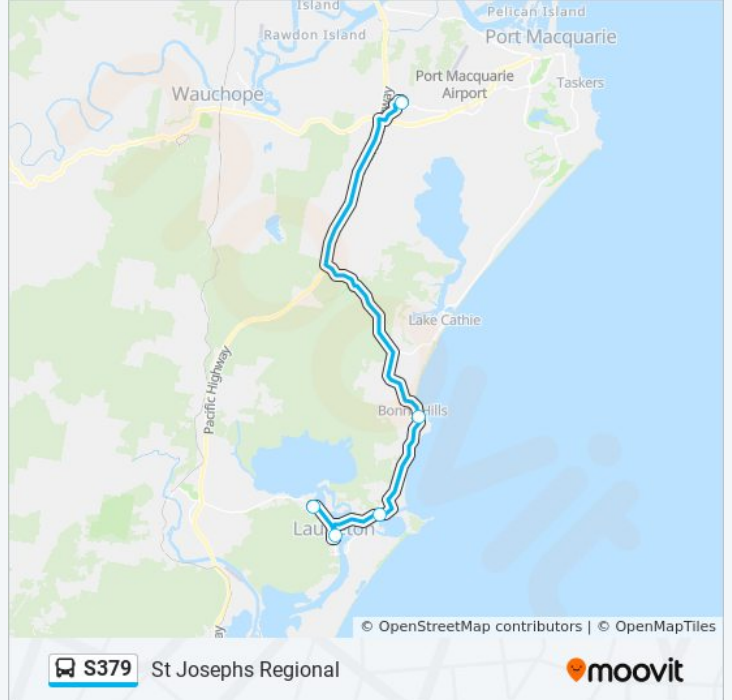

 **S379**

St Josephs Regional

Get The App

The S379 bus line St Josephs Regional has one route. For regular weekdays, their operation hours are:

(1) St Josephs Regional: 07:37

Use the Moovit App to find the closest S379 bus station near you and find out when is the next S379 bus arriving.

Direction: St Josephs Regional

5 stops

[VIEW LINE SCHEDULE](#)

Ocean Dr opp Hoschke Rd

Bold St before Tunis St

Club North Haven, The Parade

Ocean Dr opp Bartlett St

St Joseph's Regional College

S379 bus Time Schedule

St Josephs Regional Route Timetable:

Sunday	Not Operational
Monday	07:37
Tuesday	07:37
Wednesday	07:37
Thursday	07:37
Friday	07:37
Saturday	Not Operational

S379 bus Info

Direction: St Josephs Regional

Stops: 5

Trip Duration: 38 min

Line Summary:

S379 bus time schedules and route maps are available in an offline PDF at moovitapp.com. Use the Moovit App to see live bus times, train schedule or subway schedule, and step-by-step directions for all public transit in Sydney.