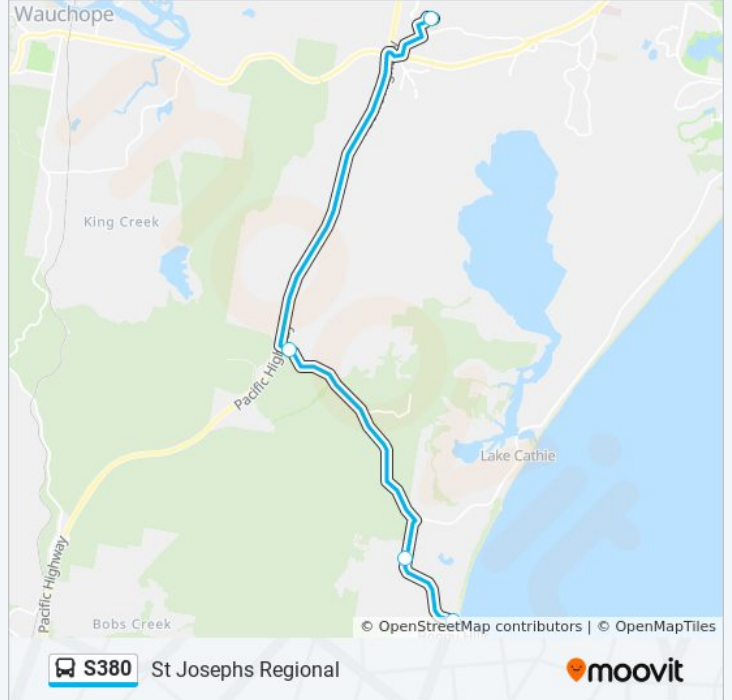

S380 bus time schedules and route maps are available in an offline PDF at moovitapp.com. Use the [Moovit App](#) to see live bus times, train schedule or subway schedule, and step-by-step directions for all public transit in Sydney.

[About Moovit](#) • [MaaS Solutions](#) • [Supported Countries](#) • [Mooviter Community](#)

© 2024 Moovit - All Rights Reserved

Check Live Arrival Times