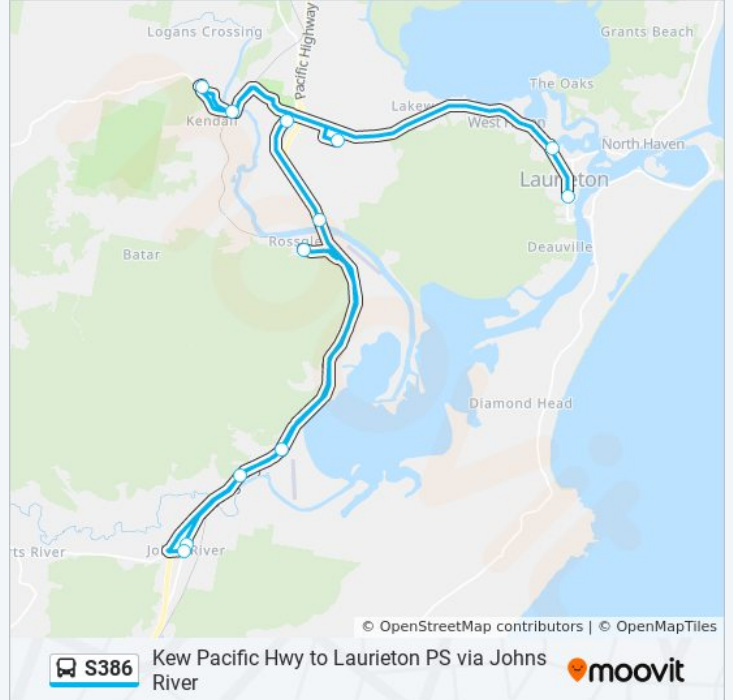

 **S386**

Kew Pacific Hwy to Laurieton PS via Johns River

[Get The App](#)

The S386 bus line Kew Pacific Hwy to Laurieton PS via Johns River has one route. For regular weekdays, their operation hours are:

(1) Laurieton PS: 07:59

Use the Moovit App to find the closest S386 bus station near you and find out when is the next S386 bus arriving.

Direction: Laurieton PS

12 stops

[VIEW LINE SCHEDULE](#)

- Pacific Hwy at Sunnyvale Rd
- Johns River Rd at Thomas St
- Johns River Rd at Koolyangarra Way
- Pacific Hwy at Yaralin Cl
- Pacific Hwy at Algona Rd
- Ross Glen Rd turnaround
- Kew Visitor Information Centre, Nancy Bird Walton Dr
- Kendall Public School, Logans Crossing Rd
- River St opp Railway St
- Camden Haven High School
- St Joseph's Primary School
- Laurieton Public School, Bold St

S386 bus Time Schedule

Laurieton PS Route Timetable:

Sunday	Not Operational
Monday	07:59
Tuesday	07:59
Wednesday	Not Operational
Thursday	Not Operational
Friday	Not Operational
Saturday	Not Operational

S386 bus Info

Direction: Laurieton PS

Stops: 12

Trip Duration: 61 min

Line Summary:

S386 bus time schedules and route maps are available in an offline PDF at moovitapp.com. Use the [Moovit App](#) to see live bus times, train schedule or subway schedule, and step-by-step directions for all public transit in Sydney.