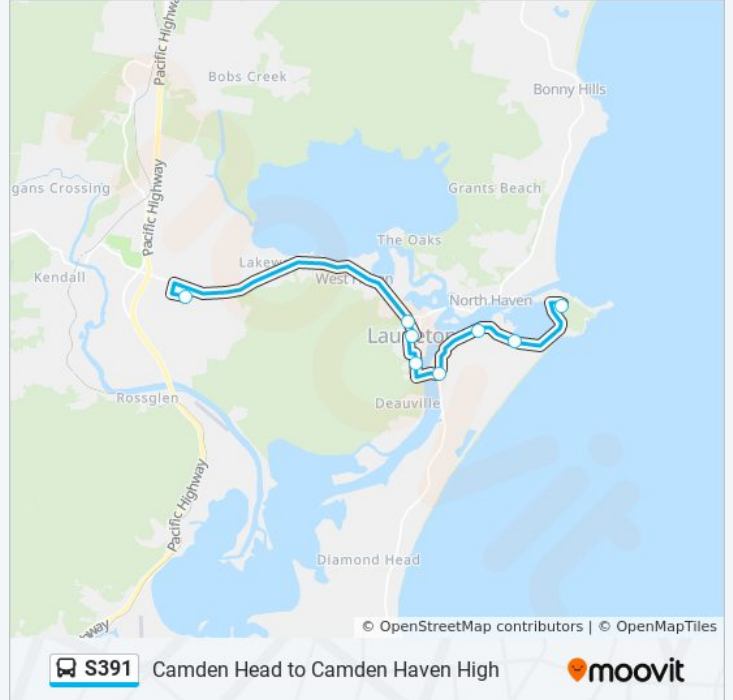

Direction: Camden Haven HS

8 stops

[VIEW LINE SCHEDULE](#)

- Bergalia Cres at Allenwood St
- Camden Head Rd after Scarborough Way
- Dunbogan General Store, The Boulevarde
- The Boulevarde at Diamond Head Rd
- Bold St after Mill St
- Tunis St before Bold St
- Kew Rd opp Ocean Dr
- Camden Haven High School

S391 bus Info

Direction: Camden Haven HS

Stops: 8

Trip Duration: 32 min

Line Summary:

S391 bus time schedules and route maps are available in an offline PDF at moovitapp.com. Use the [Moovit App](#) to see live bus times, train schedule or subway schedule, and step-by-step directions for all public transit in Sydney.