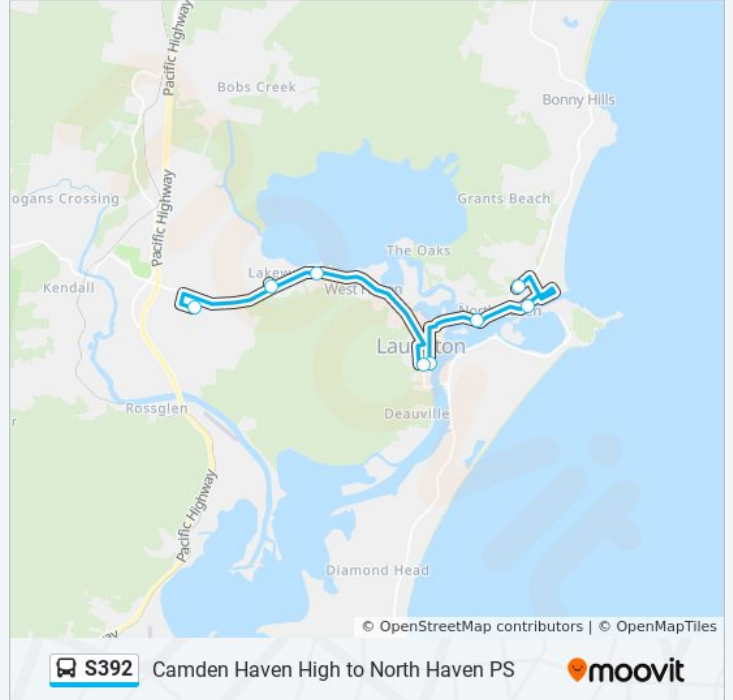

Direction: North Haven PS

8 stops

[VIEW LINE SCHEDULE](#)

- Camden Haven High School
- Lakewood Shopping Centre, Sirius Dr
- Ocean Dr opp Mission Tce
- Laurieton School of Arts Hall, Laurie St
- Laurieton Public School, Lake St
- Ocean Dr at Adeline St
- The Parade after Rowley St
- North Haven Public School

S392 bus Info

Direction: North Haven PS

Stops: 8

Trip Duration: 30 min

Line Summary:

S392 bus time schedules and route maps are available in an offline PDF at moovitapp.com. Use the [Moovit App](#) to see live bus times, train schedule or subway schedule, and step-by-step directions for all public transit in Sydney.