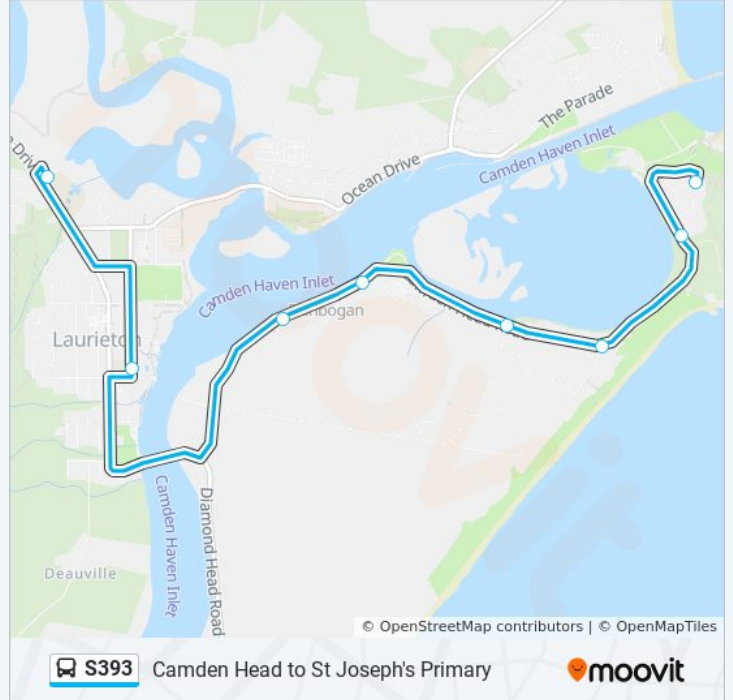

### Direction: St Josephs Primary

8 stops

[VIEW LINE SCHEDULE](#)

- Bergalia Cres at Allenwood St
- Camden Head Rd at Unique Cl
- Camden Head Rd at Seaview Ave
- Camden Head Rd after Scarborough Way
- Dunbogan General Store, The Boulevarde
- The Boulevarde at Longworth Rd
- Laurieton Public School, Lake St
- St Joseph's Primary School

### S393 bus Info

**Direction:** St Josephs Primary

**Stops:** 8

**Trip Duration:** 23 min

**Line Summary:**

S393 bus time schedules and route maps are available in an offline PDF at [moovitapp.com](https://moovitapp.com). Use the [Moovit App](#) to see live bus times, train schedule or subway schedule, and step-by-step directions for all public transit in Sydney.