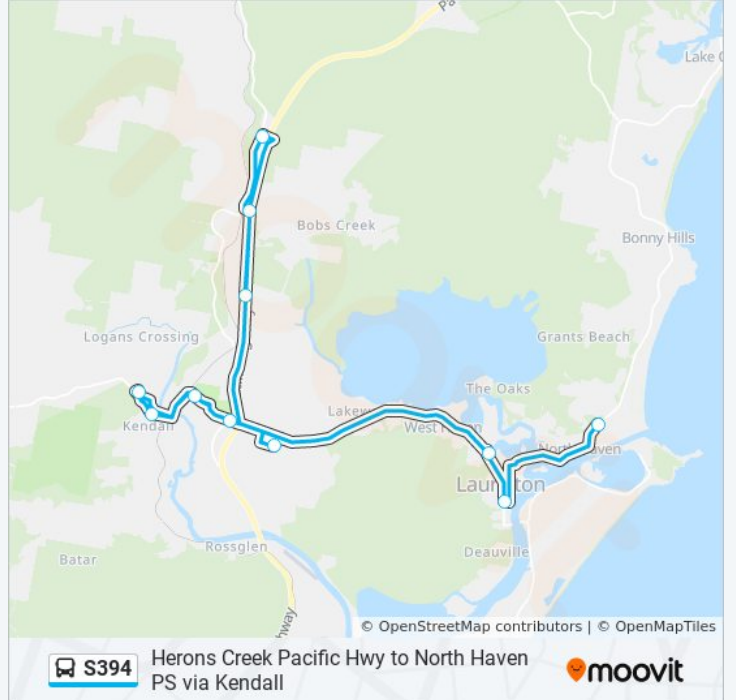

 **S394**

Herons Creek Pacific Hwy to North Haven PS via Kendall

Get The App

The S394 bus line Herons Creek Pacific Hwy to North Haven PS via Kendall has one route. For regular weekdays, their operation hours are:

(1) North Haven PS: 08:14

Use the Moovit App to find the closest S394 bus station near you and find out when is the next S394 bus arriving.

Direction: North Haven PS

11 stops

[VIEW LINE SCHEDULE](#)

- Pacific Hwy at Miles Dr
- Herons Creek Rd at Pacific Hwy
- Bago Rd at Ron Banks Rd
- Ocean Dr at Nancy Bird Walton Dr
- Kendall Public School, Logans Crossing Rd
- Comboyne St opp Kendall War Memorial
- 89 Kendall Rd
- Camden Haven High School
- St Joseph's Primary School
- Laurieton Public School, Bold St
- North Haven Public School

Stops: 11

Trip Duration: 46 min

Line Summary:

S394 bus time schedules and route maps are available in an offline PDF at moovitapp.com. Use the Moovit App to see live bus times, train schedule or subway schedule, and step-by-step directions for all public transit in Sydney.