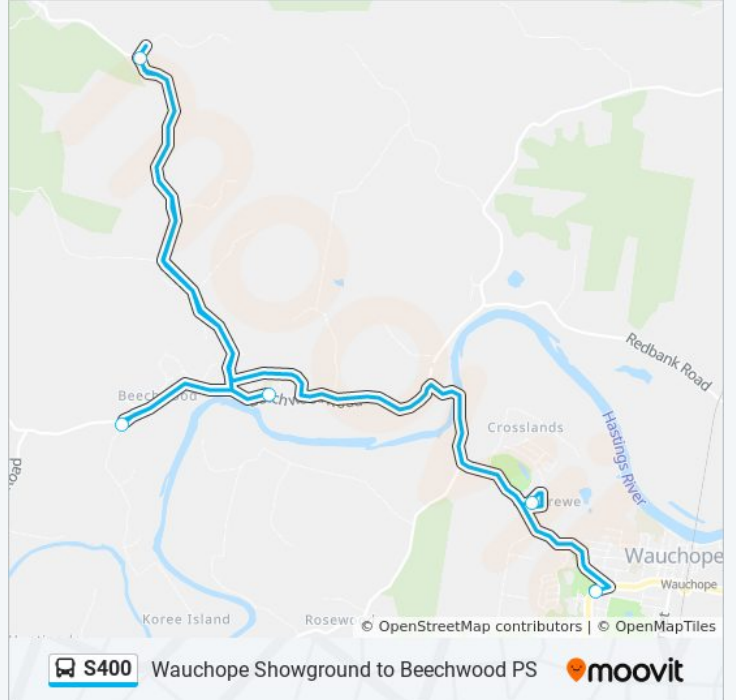

## Wauchope Showground to Beechwood PS

Get The App

The S400 bus line Wauchope Showground to Beechwood PS has one route. For regular weekdays, their operation hours are:

(1) Beechwood PS: 07:59

Use the Moovit App to find the closest S400 bus station near you and find out when is the next S400 bus arriving.

### Direction: Beechwood PS

5 stops

[VIEW LINE SCHEDULE](#)

Wauchope Showground, High St

Yippenvale Cct at Riverbreeze Dr

Bellangry Rd opp Fishers Rdge

Koree Island Rd before Pappinbarra Rd

Beechwood Public School, Beechwood Rd

### S400 bus Time Schedule

Beechwood PS Route Timetable:

Sunday	Not Operational
Monday	07:59
Tuesday	07:59
Wednesday	07:59
Thursday	07:59
Friday	07:59
Saturday	Not Operational

### S400 bus Info

**Direction:** Beechwood PS

**Stops:** 5

**Trip Duration:** 30 min

**Line Summary:**

S400 bus time schedules and route maps are available in an offline PDF at [moovitapp.com](https://moovitapp.com). Use the Moovit App to see live bus times, train schedule or subway schedule, and step-by-step directions for all public transit in Sydney.