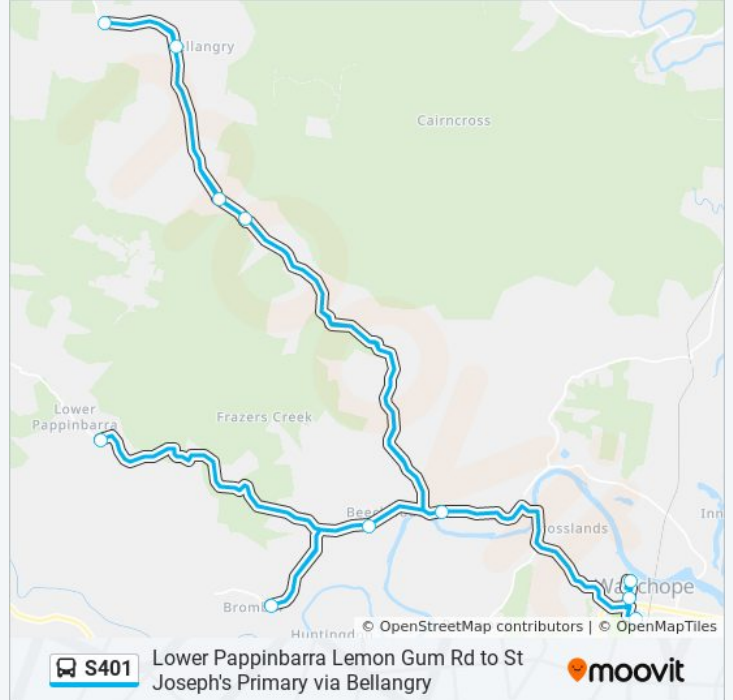

## Lower Pappinbarra Lemon Gum Rd to St Joseph's Primary via Bellangry

Get The App

The S401 bus line Lower Pappinbarra Lemon Gum Rd to St Joseph's Primary via Bellangry has one route. For regular weekdays, their operation hours are:

### Direction: St Josephs Primary

11 stops

[VIEW LINE SCHEDULE](#)

- Lemon Gum Rd after Pappinbarra Rd
- Hewens Rd at Pipeclay Rd
- Koree Island Rd before Pappinbarra Rd
- Bellangry Rd at Sharkeys Rd
- Bellangry Rd turnaround
- Bellangry Rd at The Cedars Rd
- 1002 Bellangry Rd
- Beechwood Public School, Beechwood Rd
- Wauchope Public School, Campbell St
- Wauchope High School, Nelson St
- St Joseph's Primary School, King St

### S401 bus Info

**Direction:** St Josephs Primary

**Stops:** 11

**Trip Duration:** 97 min

**Line Summary:**

S401 bus time schedules and route maps are available in an offline PDF at [moovitapp.com](https://moovitapp.com). Use the [Moovit App](#) to see live bus times, train schedule or subway schedule, and step-by-step directions for all public transit in Sydney.