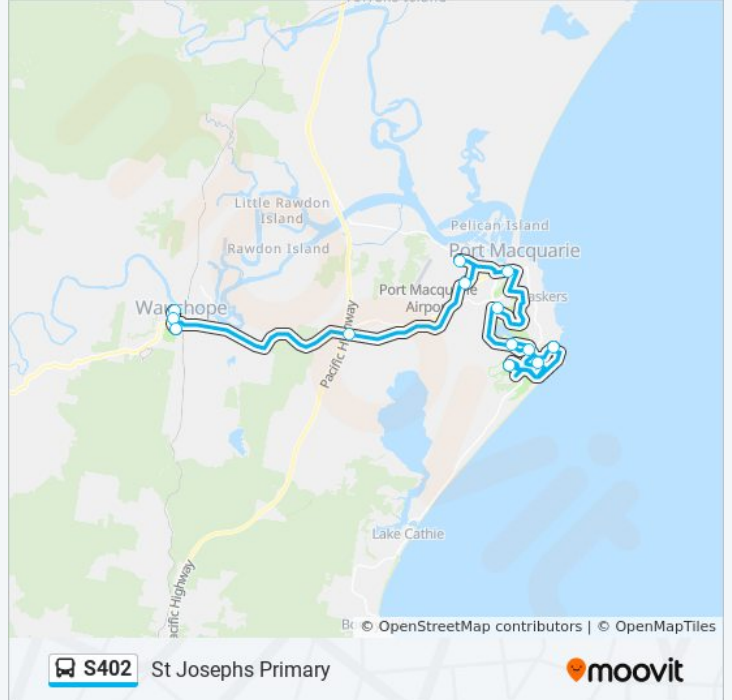

 **S402**

St Josephs Primary

Get The App

The S402 bus line St Josephs Primary has one route. For regular weekdays, their operation hours are:

(1) St Josephs Primary: 07:18

Use the Moovit App to find the closest S402 bus station near you and find out when is the next S402 bus arriving.

Direction: St Josephs Primary

12 stops

[VIEW LINE SCHEDULE](#)

Dahlsford Dr opp Clover Ct
Bangalay Dr opp Burrawong Dr
Watonga St at Crummer St
Bangalay Dr at Lighthouse Rd
Koala St opp Hockey Pl
Kooloonbung Creek Nature Park, Gordon St
Heritage Christian School, Mumford St
Oxley Hwy opp Port Macquarie Race Club
Service Centre, Oxley Hwy
Wauchope Public School, Campbell St
Wauchope High School, Nelson St
St Joseph's Primary School, King St

Stops: 12

Trip Duration: 80 min

Line Summary:

S402 bus time schedules and route maps are available in an offline PDF at moovitapp.com. Use the [Moovit App](#) to see live bus times, train schedule or subway schedule, and step-by-step directions for all public transit in Sydney.