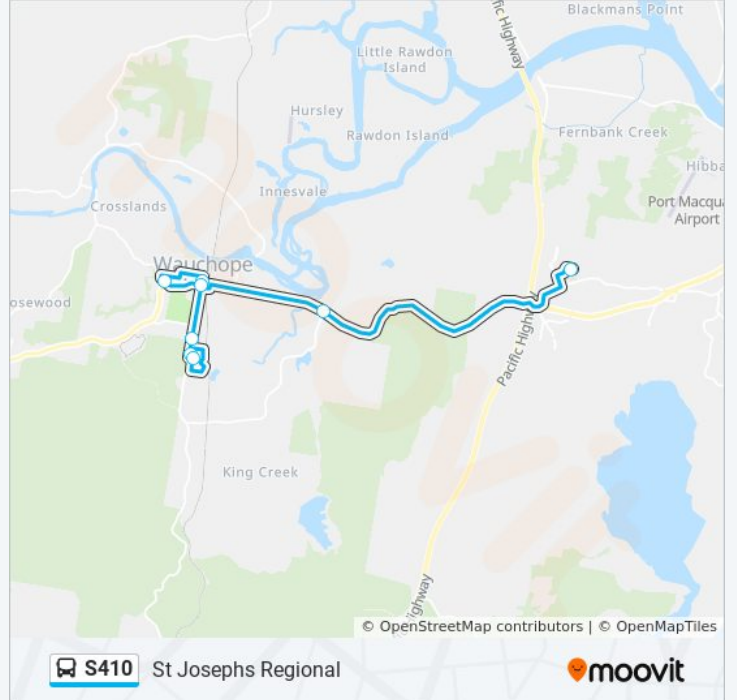

 **S410**

St Josephs Regional

Get The App

The S410 bus line St Josephs Regional has one route. For regular weekdays, their operation hours are:

(1) St Josephs Regional: 07:37

Use the Moovit App to find the closest S410 bus station near you and find out when is the next S410 bus arriving.

Direction: St Josephs Regional

8 stops

[VIEW LINE SCHEDULE](#)

- Ellenborough Pl at Fairmont Dr
- Weismantle St at Burrawan Dr
- Cameron St before Tallowood Av
- Cameron St before High St
- Beechwood Rd opp Cowdery St
- Cameron St before High St
- Oxley Hwy opp King Creek Rd
- St Joseph's Regional College

S410 bus Time Schedule

St Josephs Regional Route Timetable:

Sunday	Not Operational
Monday	07:37
Tuesday	07:37
Wednesday	Not Operational
Thursday	Not Operational
Friday	Not Operational
Saturday	Not Operational

S410 bus Info

Direction: St Josephs Regional

Stops: 8

Trip Duration: 38 min

Line Summary:

S410 bus time schedules and route maps are available in an offline PDF at moovitapp.com. Use the [Moovit App](#) to see live bus times, train schedule or subway schedule, and step-by-step directions for all public transit in Sydney.