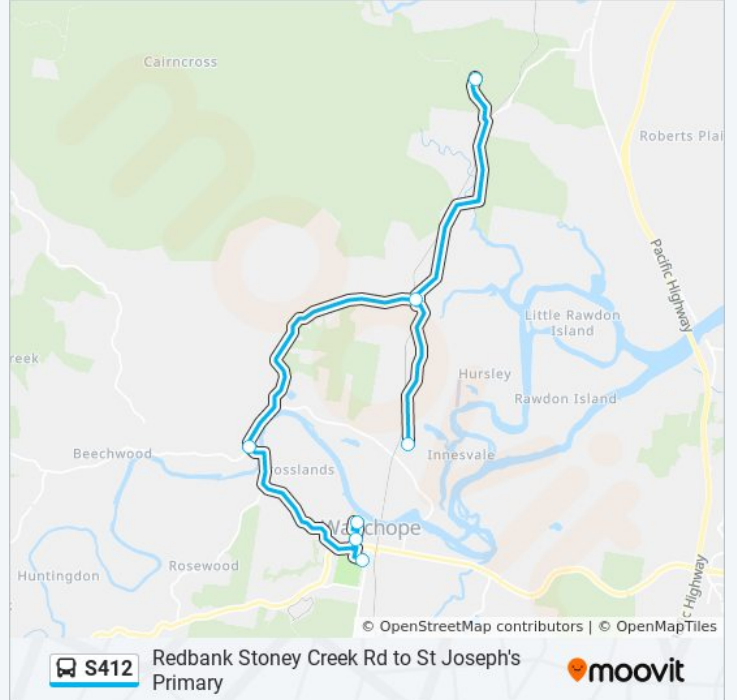

The S412 bus line Redbank Stoney Creek Rd to St Joseph's Primary has one route. For regular weekdays, their operation hours are:

(1) St Josephs Primary: 07:35

Use the Moovit App to find the closest S412 bus station near you and find out when is the next S412 bus arriving.

Direction: St Josephs Primary

7 stops

[VIEW LINE SCHEDULE](#)

Stoney Creek Rd opp Secombe Lane

Pembroke Rd opp Stoney Creek Rd

Reids Rd at Ramp Rd

Pembroke Rd before Beechwood Rd

Wauchope Public School, Campbell St

Wauchope High School, Nelson St

St Joseph's Primary School, King St

S412 bus Time Schedule

St Josephs Primary Route Timetable:

Sunday	Not Operational
Monday	07:35
Tuesday	07:35
Wednesday	07:35
Thursday	07:35
Friday	07:35
Saturday	Not Operational

S412 bus Info

Direction: St Josephs Primary

Stops: 7

Trip Duration: 58 min

Line Summary:

S412 bus time schedules and route maps are available in an offline PDF at moovitapp.com. Use the [Moovit App](#) to see live bus times, train schedule or subway schedule, and step-by-step directions for all public transit in Sydney.