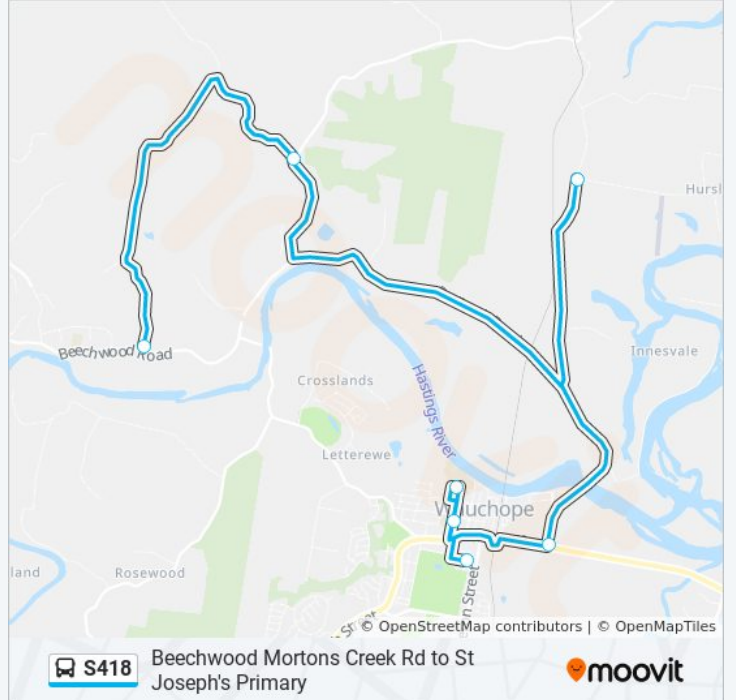

## Beechwood Mortons Creek Rd to St Joseph's Primary

Get The App

The S418 bus line Beechwood Mortons Creek Rd to St Joseph's Primary has one route. For regular weekdays, their operation hours are:

(1) St Josephs Primary: 08:04

### Direction: St Josephs Primary

7 stops

[VIEW LINE SCHEDULE](#)

- Mortons Creek Rd after Beechwood Rd
- Mortons Creek Rd before Pembroke Rd
- Stoney Creek Rd opp Hursley Rd
- Stoney Creek Rd before Oxley Hwy
- Wauchope Public School, Campbell St
- Wauchope High School, Nelson St
- St Joseph's Primary School, King St

### S418 bus Time Schedule

St Josephs Primary Route Timetable:

Sunday	Not Operational
Monday	08:04
Tuesday	08:04
Wednesday	08:04
Thursday	08:04
Friday	08:04
Saturday	Not Operational

### S418 bus Info

**Direction:** St Josephs Primary

**Stops:** 7

**Trip Duration:** 46 min

**Line Summary:**

S418 bus time schedules and route maps are available in an offline PDF at [moovitapp.com](https://moovitapp.com). Use the Moovit App to see live bus times, train schedule or subway schedule, and step-by-step directions for all public transit in Sydney.