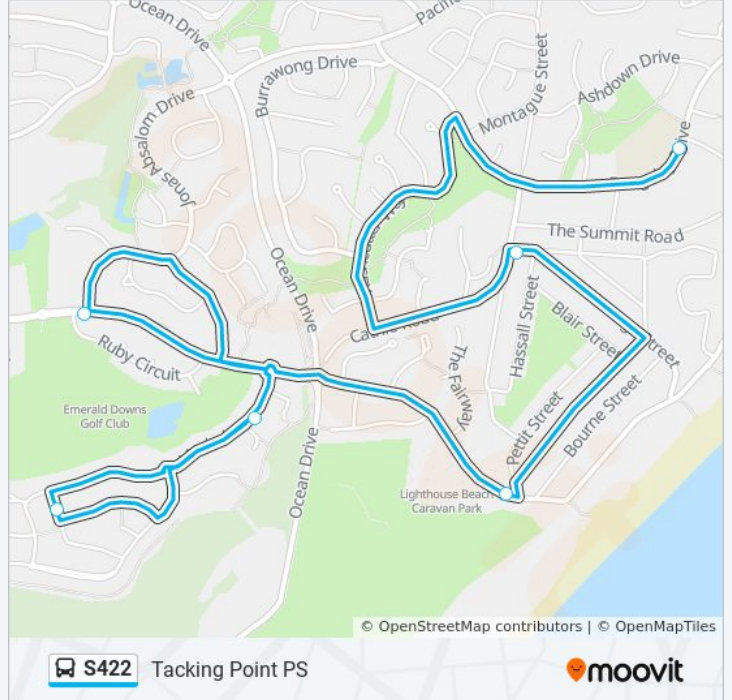

S422 bus time schedules and route maps are available in an offline PDF at moovitapp.com. Use the [Moovit App](#) to see live bus times, train schedule or subway schedule, and step-by-step directions for all public transit in Sydney.

[About Moovit](#) • [MaaS Solutions](#) • [Supported Countries](#) • [Mooviter Community](#)

© 2024 Moovit - All Rights Reserved

Check Live Arrival Times