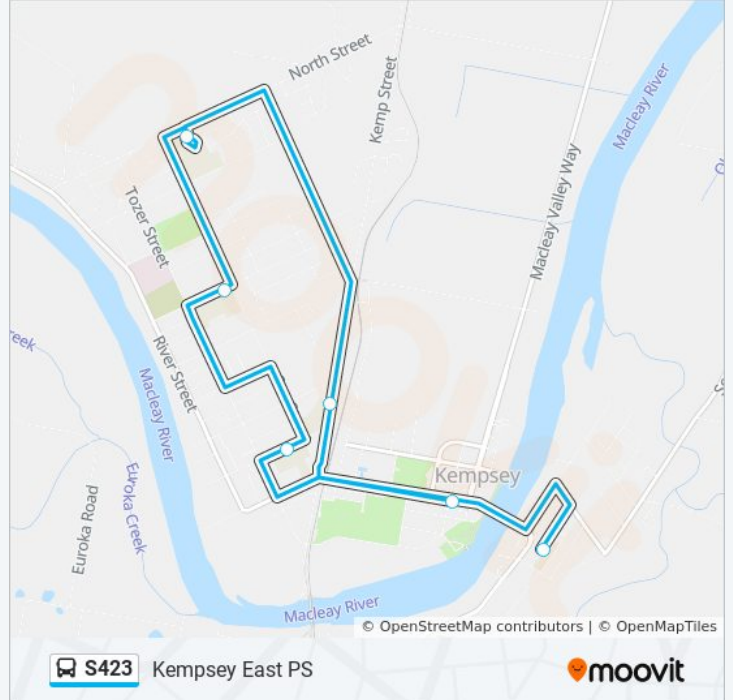

 S423

Kempsey East PS

Get The App

The S423 bus line Kempsey East PS has one route. For regular weekdays, their operation hours are:

(1) Kempsey East PS: 08:43

Use the Moovit App to find the closest S423 bus station near you and find out when is the next S423 bus arriving.

Direction: Kempsey East PS

6 stops

[VIEW LINE SCHEDULE](#)

Belgrave St at John St

St Joseph's Primary School, Kemp St

St Paul's College

Kempsey High School, Broughton St

Kempsey West Public School, Marsh St

S423 bus Info

Direction: Kempsey East PS

Stops: 6

Trip Duration: 19 min

Line Summary:

S423 bus time schedules and route maps are available in an offline PDF at moovitapp.com. Use the [Moovit App](#) to see live bus times, train schedule or subway schedule, and step-by-step directions for all public transit in Sydney.