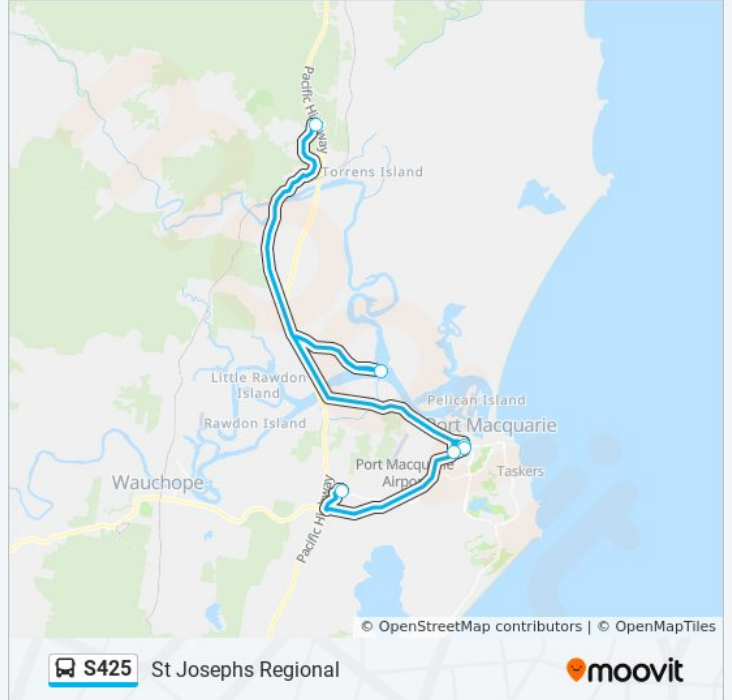

S425

St Josephs Regional

Get The App

The S425 bus line St Josephs Regional has one route. For regular weekdays, their operation hours are:

(1) St Josephs Regional: 07:32

Use the Moovit App to find the closest S425 bus station near you and find out when is the next S425 bus arriving.

Direction: St Josephs Regional

6 stops

[VIEW LINE SCHEDULE](#)

Cooperabung Dr after Pacific Hwy

Blackmans Point Rd turnaround

Hastings Secondary College Westport Campus,
Findlay Ave

Findlay Park, Findlay Dr

Westport Public School, Widderson St

St Joseph's Regional College

S425 bus Time Schedule

St Josephs Regional Route Timetable:

Sunday	Not Operational
Monday	07:32
Tuesday	07:32
Wednesday	07:32
Thursday	07:32
Friday	07:32
Saturday	Not Operational

S425 bus Info

Direction: St Josephs Regional

Stops: 6

Trip Duration: 68 min

Line Summary:

S425 bus time schedules and route maps are available in an offline PDF at moovitapp.com. Use the Moovit App to see live bus times, train schedule or subway schedule, and step-by-step directions for all public transit in Sydney.