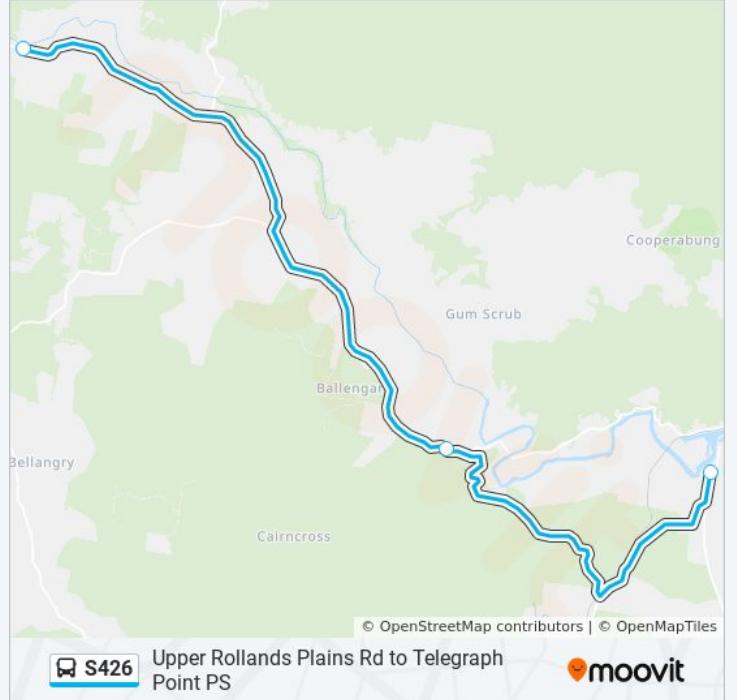

Use the Moovit App to find the closest S426 bus station near you and find out when is the next S426 bus arriving.

Direction: Telegraph Point PS

3 stops

[VIEW LINE SCHEDULE](#)

Upper Rollands Plains Rd at Littles Loop Rd

Reids Rd after Rollands Plains Rd

Telegraph Point Public School, Mooney St

S426 bus Time Schedule

Telegraph Point PS Route Timetable:

Sunday	Not Operational
Monday	06:26
Tuesday	06:26
Wednesday	06:26
Thursday	06:26
Friday	06:26
Saturday	Not Operational

S426 bus Info

Direction: Telegraph Point PS

Stops: 3

Trip Duration: 42 min

Line Summary:

S426 bus time schedules and route maps are available in an offline PDF at moovitapp.com. Use the Moovit App to see live bus times, train schedule or subway schedule, and step-by-step directions for all public transit in Sydney.