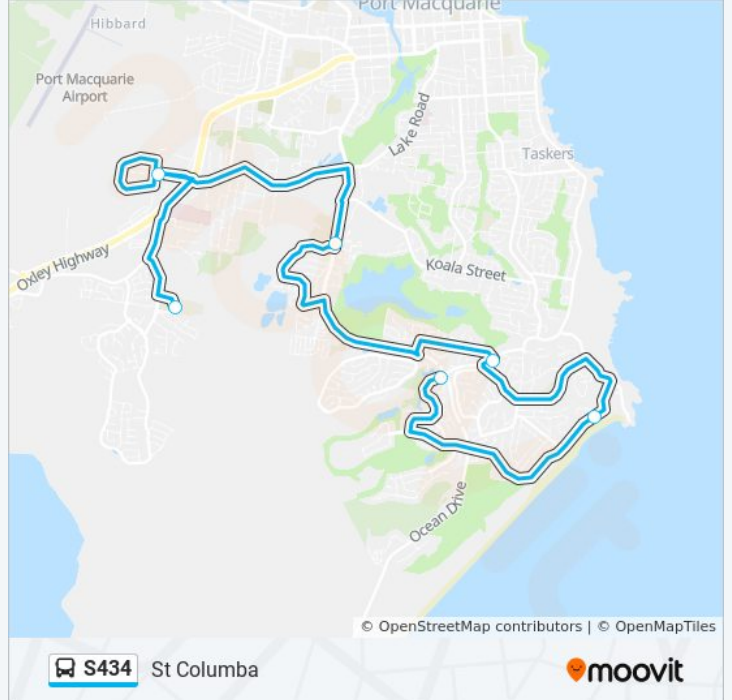

Direction: St Columba

6 stops

[VIEW LINE SCHEDULE](#)

Emerald Dr before Sapphire Dr

Pacific Dr at Livingstone Rd

Ocean Dr at Crtwood Dr

Greenmeadows Dr opp Cairncross Pl

Lake Rd at Carriage Way

S434 bus Info

Direction: St Columba

Stops: 6

Trip Duration: 32 min

Line Summary:

S434 bus time schedules and route maps are available in an offline PDF at moovitapp.com. Use the [Moovit App](#) to see live bus times, train schedule or subway schedule, and step-by-step directions for all public transit in Sydney.