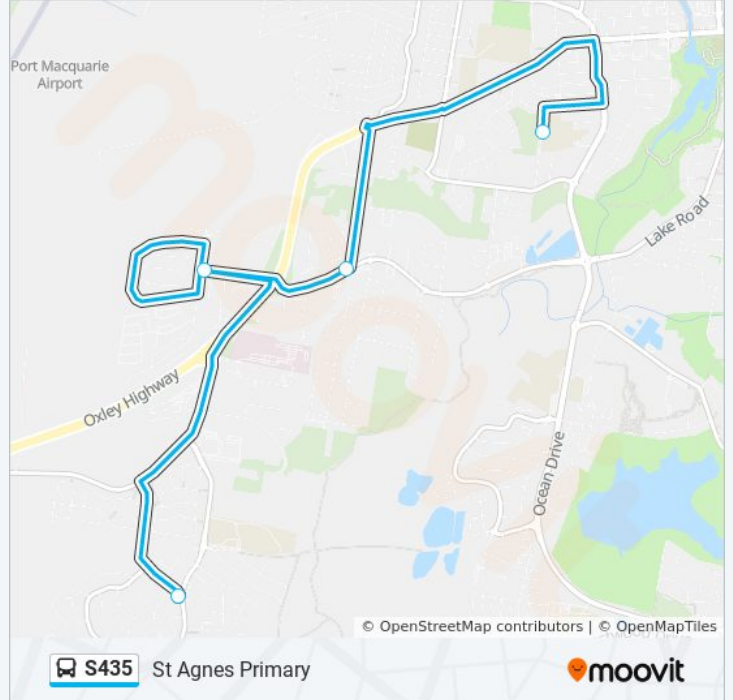

S435 bus time schedules and route maps are available in an offline PDF at moovitapp.com. Use the [Moovit App](#) to see live bus times, train schedule or subway schedule, and step-by-step directions for all public transit in Sydney.

[About Moovit](#) • [MaaS Solutions](#) • [Supported Countries](#) • [Mooviter Community](#)

© 2024 Moovit - All Rights Reserved

Check Live Arrival Times