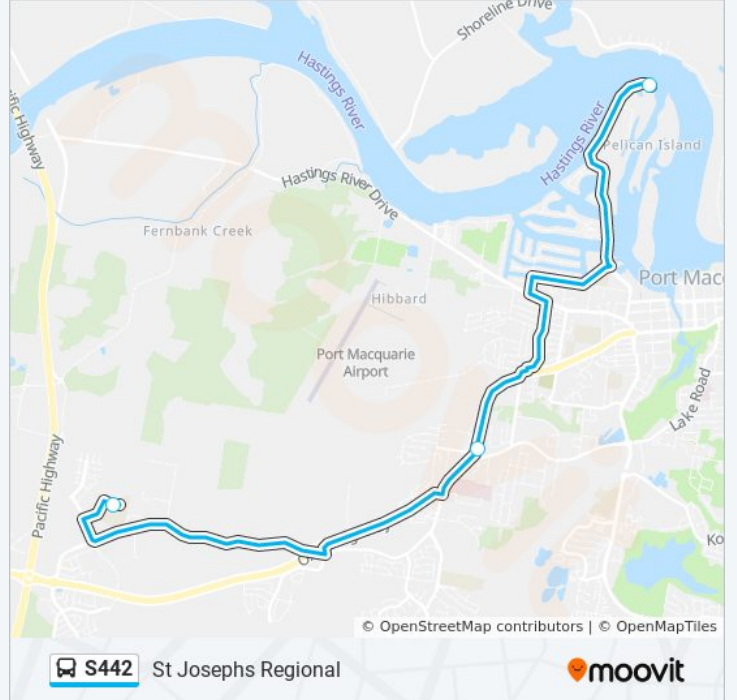

 **S442**

St Josephs Regional

Get The App

The S442 bus line St Josephs Regional has one route. For regular weekdays, their operation hours are:

(1) St Josephs Regional: 07:45

Use the Moovit App to find the closest S442 bus station near you and find out when is the next S442 bus arriving.

**Direction: St Josephs Regional**

3 stops

[VIEW LINE SCHEDULE](#)

Settlement Point Rd opp Settlement Point Ferry Wharf

Oxley Hwy before Lake Rd

St Joseph's Regional College

**S442 bus Time Schedule**

St Josephs Regional Route Timetable:

Sunday	Not Operational
Monday	07:45
Tuesday	07:45
Wednesday	Not Operational
Thursday	Not Operational
Friday	Not Operational
Saturday	Not Operational

**S442 bus Info**

**Direction:** St Josephs Regional

**Stops:** 3

**Trip Duration:** 36 min

**Line Summary:**

S442 bus time schedules and route maps are available in an offline PDF at [moovitapp.com](https://moovitapp.com). Use the [Moovit App](#) to see live bus times, train schedule or subway schedule, and step-by-step directions for all public transit in Sydney.