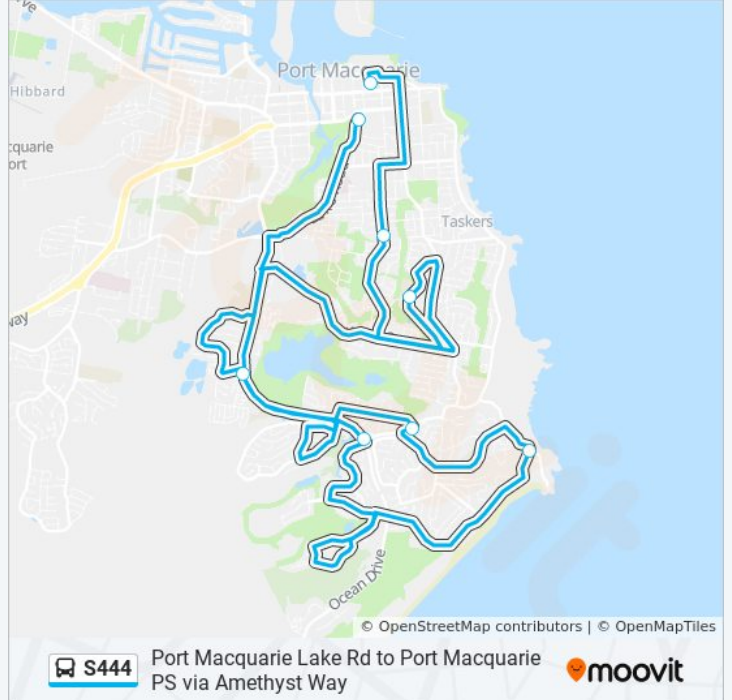

S444

Port Macquarie Lake Rd to Port Macquarie PS via Amethyst Way

Get The App

The S444 bus line Port Macquarie Lake Rd to Port Macquarie PS via Amethyst Way has one route. For regular weekdays, their operation hours are:

(1) Port Macquarie PS: 07:46

Use the Moovit App to find the closest S444 bus station near you and find out when is the next S444 bus arriving.

Direction: Port Macquarie PS

8 stops

[VIEW LINE SCHEDULE](#)

Lake Rd after Gordon St

Ocean Dr before Pacific Dr

Matthew Flinders Dr at Lighthouse Rd

Pacific Dr at Livingstone Rd

Ocean Dr at Greenmeadows Dr

Hastings Public School, Yarranabee Rd

Granite St after Bellevue Dr

Port Macquarie Public School, School St

S444 bus Info

Direction: Port Macquarie PS

Stops: 8

Trip Duration: 66 min

Line Summary:

S444 bus time schedules and route maps are available in an offline PDF at moovitapp.com. Use the [Moovit App](#) to see live bus times, train schedule or subway schedule, and step-by-step directions for all public transit in Sydney.