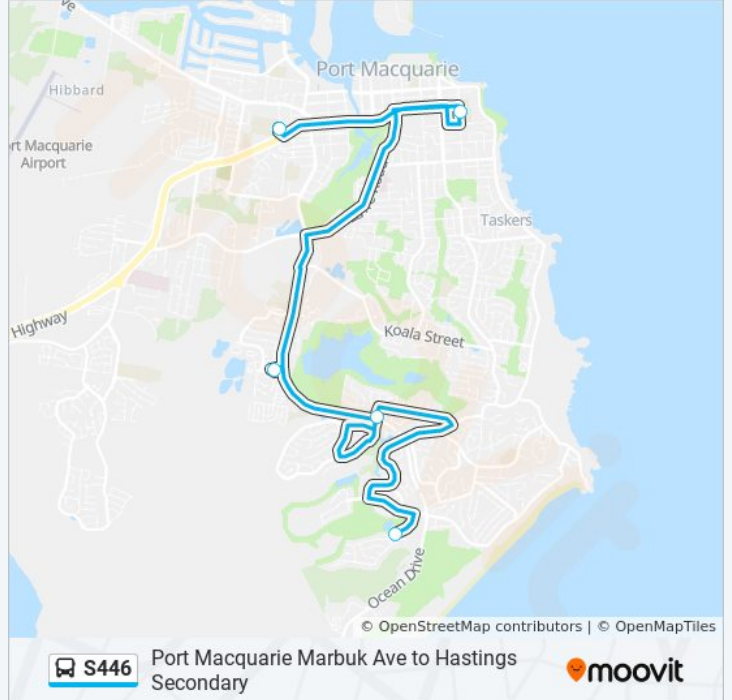

Use the Moovit App to find the closest S446 bus station near you and find out when is the next S446 bus arriving.

### Direction: Hastings Secondary

5 stops

[VIEW LINE SCHEDULE](#)

Marbuk Ave opp Amethyst Way

Dahlsford Dr at Clover Ct

Greenmeadows Dr opp Lighthouse Child Care Centre

Hastings Secondary College Port Macquarie Campus, Owen St

### S446 bus Info

**Direction:** Hastings Secondary

**Stops:** 5

**Trip Duration:** 35 min

**Line Summary:**

S446 bus time schedules and route maps are available in an offline PDF at [moovitapp.com](https://moovitapp.com). Use the Moovit App to see live bus times, train schedule or subway schedule, and step-by-step directions for all public transit in Sydney.