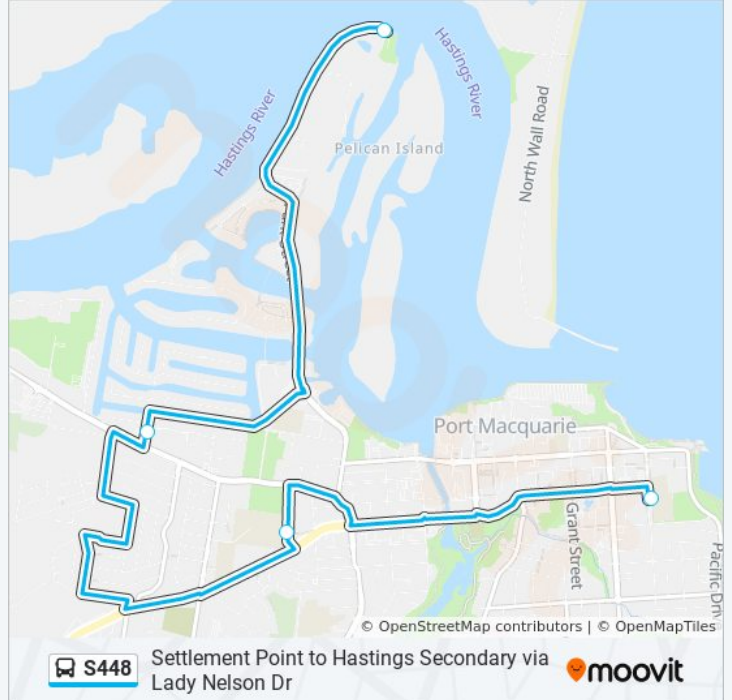

## Settlement Point to Hastings Secondary via Lady Nelson Dr

Get The App

The S448 bus line Settlement Point to Hastings Secondary via Lady Nelson Dr has one route. For regular weekdays, their operation hours are:

### Direction: Hastings Secondary

4 stops

[VIEW LINE SCHEDULE](#)

Settlement Point Rd opp Settlement Point Ferry Wharf

Newport Island Rd at Denham St

Hastings Secondary College Westport Campus, Findlay Ave

### S448 bus Info

**Direction:** Hastings Secondary

**Stops:** 4

**Trip Duration:** 23 min

**Line Summary:**

S448 bus time schedules and route maps are available in an offline PDF at [moovitapp.com](https://moovitapp.com). Use the Moovit App to see live bus times, train schedule or subway schedule, and step-by-step directions for all public transit in Sydney.