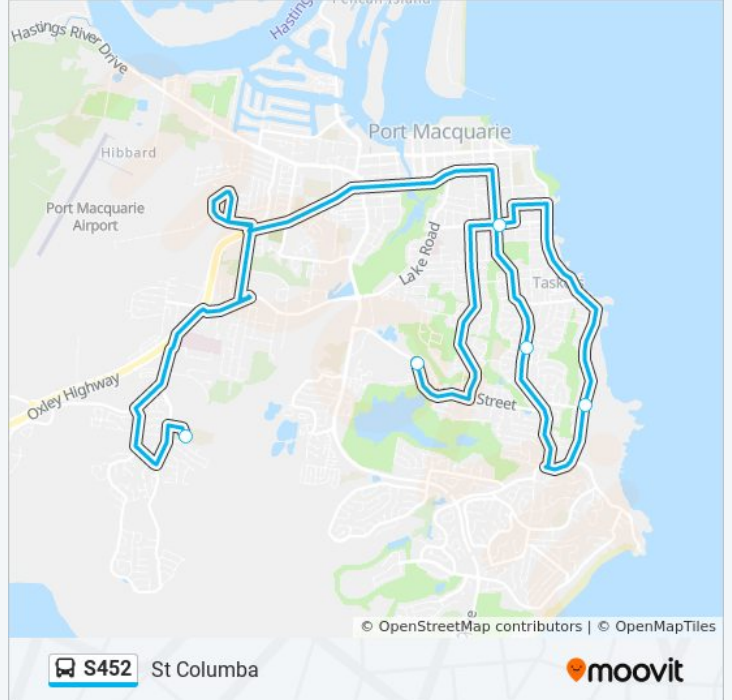

**Direction: St Columba**

6 stops

[VIEW LINE SCHEDULE](#)

Koala St at Shearer St

Kennedy Dr after Allunga Ave

Pacific Dr after Shelly Beach Rd

Hill St at Lord St

Sherwood Rd at Lincoln Rd

**Direction:** St Columba

**Stops:** 6

**Trip Duration:** 51 min

**Line Summary:**

S452 bus time schedules and route maps are available in an offline PDF at [moovitapp.com](https://moovitapp.com). Use the Moovit App to see live bus times, train schedule or subway schedule, and step-by-step directions for all public transit in Sydney.