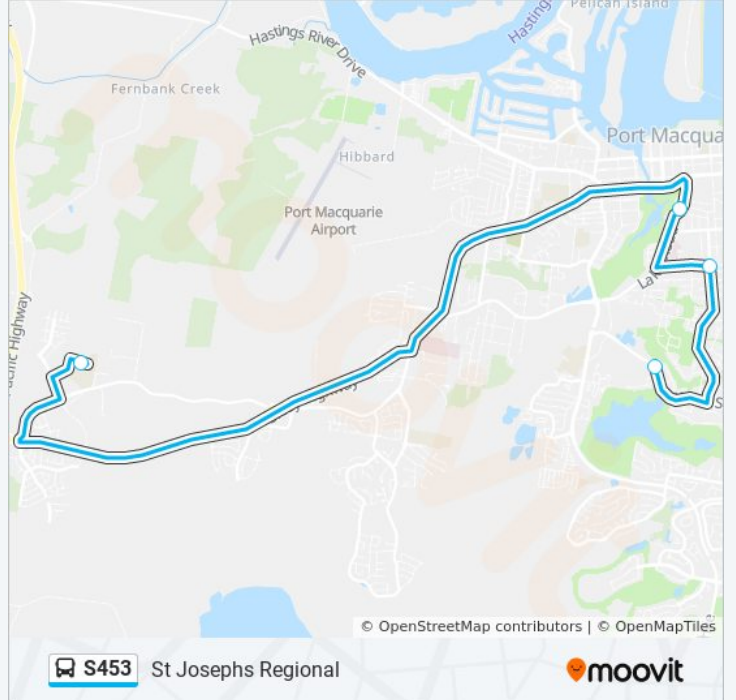

 **S453**

St Josephs Regional

Get The App

The S453 bus line St Josephs Regional has one route. For regular weekdays, their operation hours are:

(1) St Josephs Regional: 07:38

Use the Moovit App to find the closest S453 bus station near you and find out when is the next S453 bus arriving.

**Direction: St Josephs Regional**

6 stops

[VIEW LINE SCHEDULE](#)

Koala St at Shearer St

Granite St at Savoy St

Lake Rd opp Morrish St

Sherwood Rd at Lincoln Rd

John Oxley Dr after Kingfisher Rd

St Joseph's Regional College

**S453 bus Time Schedule**

St Josephs Regional Route Timetable:

Sunday	Not Operational
Monday	07:38
Tuesday	07:38
Wednesday	07:38
Thursday	07:38
Friday	07:38
Saturday	Not Operational

**S453 bus Info**

**Direction:** St Josephs Regional

**Stops:** 6

**Trip Duration:** 37 min

**Line Summary:**

S453 bus time schedules and route maps are available in an offline PDF at [moovitapp.com](https://moovitapp.com). Use the Moovit App to see live bus times, train schedule or subway schedule, and step-by-step directions for all public transit in Sydney.