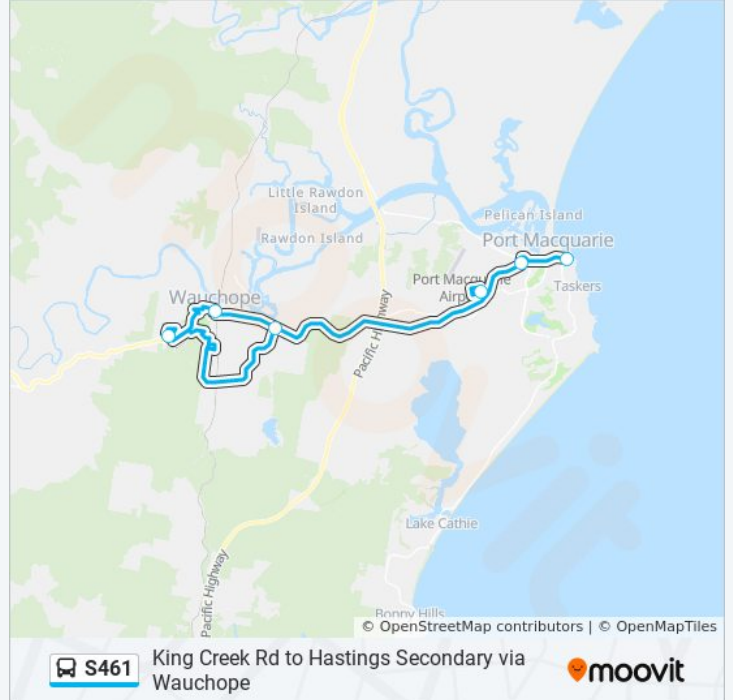

S461 bus time schedules and route maps are available in an offline PDF at moovitapp.com. Use the [Moovit App](#) to see live bus times, train schedule or subway schedule, and step-by-step directions for all public transit in Sydney.

[About Moovit](#) • [MaaS Solutions](#) • [Supported Countries](#) • [Mooviter Community](#)

© 2024 Moovit - All Rights Reserved

Check Live Arrival Times