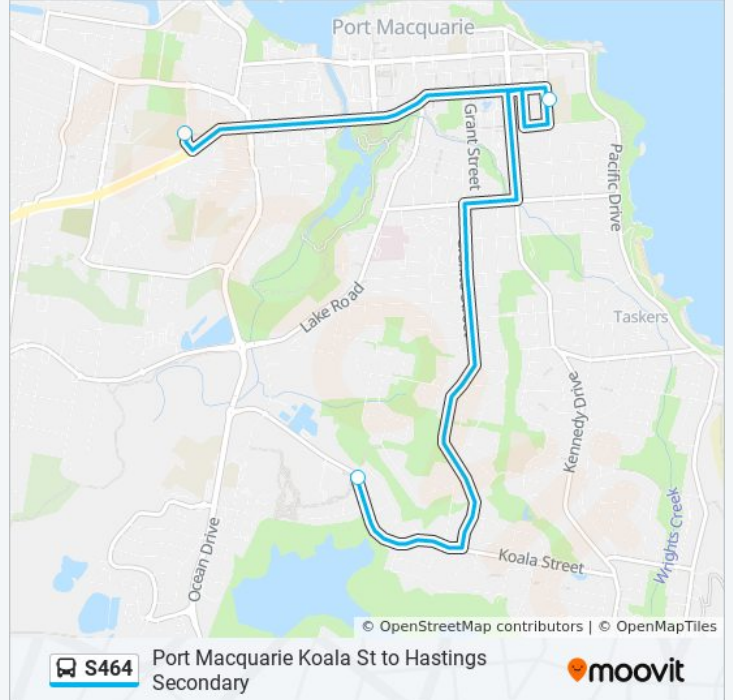

## Port Macquarie Koala St to Hastings Secondary

Get The App

The S464 bus line Port Macquarie Koala St to Hastings Secondary has one route. For regular weekdays, their operation hours are:

(1) Hastings Secondary: 07:35

Use the Moovit App to find the closest S464 bus station near you and find out when is the next S464 bus arriving.

### Direction: Hastings Secondary

3 stops

[VIEW LINE SCHEDULE](#)

Koala St at Shearer St

Hastings Secondary College Port Macquarie  
Campus, Owen St

Hastings Secondary College Westport Campus,  
Findlay Ave

### S464 bus Info

**Direction:** Hastings Secondary

**Stops:** 3

**Trip Duration:** 17 min

**Line Summary:**

S464 bus time schedules and route maps are available in an offline PDF at [moovitapp.com](https://moovitapp.com). Use the Moovit App to see live bus times, train schedule or subway schedule, and step-by-step directions for all public transit in Sydney.