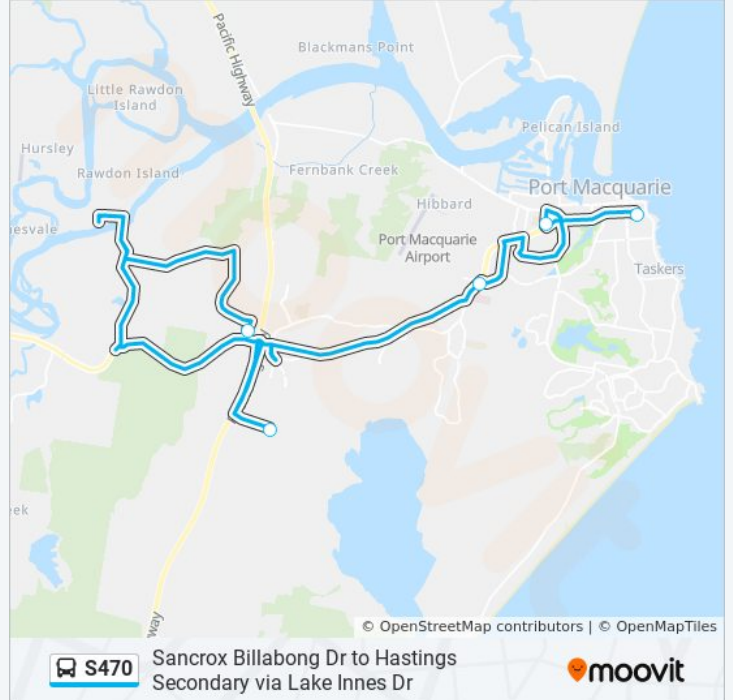

S470 bus time schedules and route maps are available in an offline PDF at moovitapp.com. Use the Moovit App to see live bus times, train schedule or subway schedule, and step-by-step directions for all public transit in Sydney.

© 2024 Moovit - All Rights Reserved