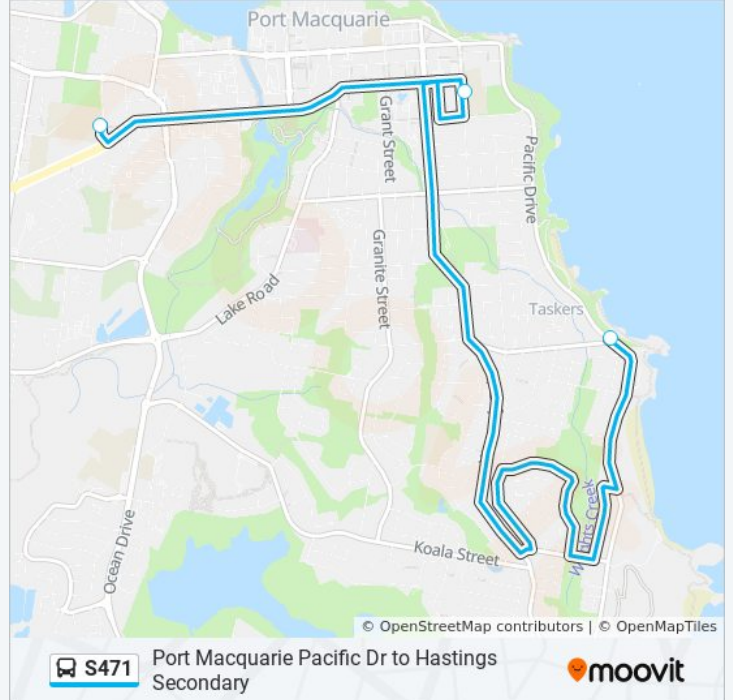

 S471

Port Macquarie Pacific Dr to Hastings Secondary

Get The App

The S471 bus line Port Macquarie Pacific Dr to Hastings Secondary has one route. For regular weekdays, their operation hours are:

(1) Hastings Secondary: 07:30

Use the Moovit App to find the closest S471 bus station near you and find out when is the next S471 bus arriving.

Direction: Hastings Secondary

3 stops

[VIEW LINE SCHEDULE](#)

Pacific Dr opp Swift St

Hastings Secondary College Port Macquarie
Campus, Owen St

Hastings Secondary College Westport Campus,
Findlay Ave

S471 bus Time Schedule

Hastings Secondary Route Timetable:

Sunday	Not Operational
Monday	07:30
Tuesday	07:30
Wednesday	Not Operational
Thursday	Not Operational
Friday	Not Operational
Saturday	Not Operational

S471 bus Info

Direction: Hastings Secondary

Stops: 3

Trip Duration: 22 min

Line Summary:

S471 bus time schedules and route maps are available in an offline PDF at moovitapp.com. Use the [Moovit App](#) to see live bus times, train schedule or subway schedule, and step-by-step directions for all public transit in Sydney.