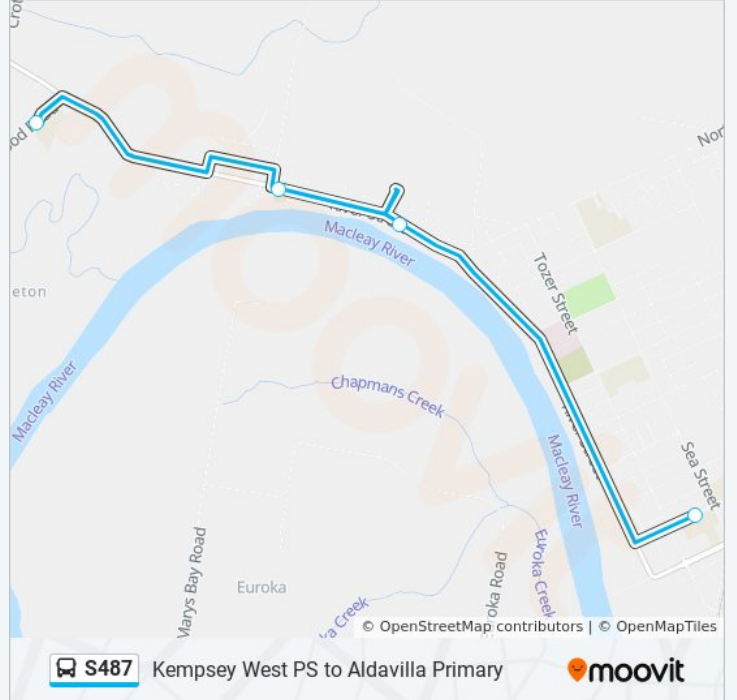

 S487

Kempsey West PS to Aldavilla Primary

Get The App

The S487 bus line Kempsey West PS to Aldavilla Primary has one route. For regular weekdays, their operation hours are:
(1) Aldavilla PS: 08:37

Use the Moovit App to find the closest S487 bus station near you and find out when is the next S487 bus arriving.

Direction: Aldavilla PS

4 stops

[VIEW LINE SCHEDULE](#)

Kempsey West Public School, Marsh St

River St opp Frank Archibald St

Green Hill Public School, River St

Aldavilla Primary School

S487 bus Time Schedule

Aldavilla PS Route Timetable:

Sunday	Not Operational
Monday	08:37
Tuesday	08:37
Wednesday	Not Operational
Thursday	Not Operational
Friday	Not Operational
Saturday	Not Operational

S487 bus Info

Direction: Aldavilla PS

Stops: 4

Trip Duration: 14 min

Line Summary:

S487 bus time schedules and route maps are available in an offline PDF at moovitapp.com. Use the [Moovit App](#) to see live bus times, train schedule or subway schedule, and step-by-step directions for all public transit in Sydney.