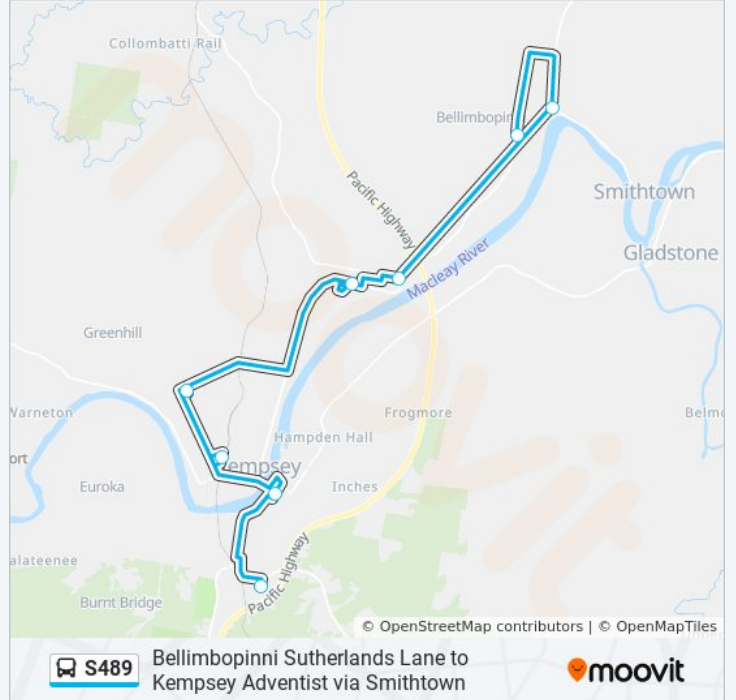

(1) Kempsey Adventist Sch: 07:50

Use the Moovit App to find the closest S489 bus station near you and find out when is the next S489 bus arriving.

Direction: Kempsey Adventist Sch

8 stops

[VIEW LINE SCHEDULE](#)

- Sutherlands Lane at Macleay Valley Way
- Macleay Valley Way after Smithtown Rd
- Great North Rd opp Frederickton Public School
- Macleay St opp Christmas St
- St Paul's College
- St Joseph's Primary School, Kemp St
- Kempsey East Public School, Innes St
- Kempsey Adventist School

S489 bus Time Schedule

Kempsey Adventist Sch Route Timetable:

Sunday	Not Operational
Monday	07:50
Tuesday	07:50
Wednesday	07:50
Thursday	07:50
Friday	07:50
Saturday	Not Operational

S489 bus Info

Direction: Kempsey Adventist Sch

Stops: 8

Trip Duration: 62 min

Line Summary:

S489 bus time schedules and route maps are available in an offline PDF at moovitapp.com. Use the [Moovit App](#) to see live bus times, train schedule or subway schedule, and step-by-step directions for all public transit in Sydney.