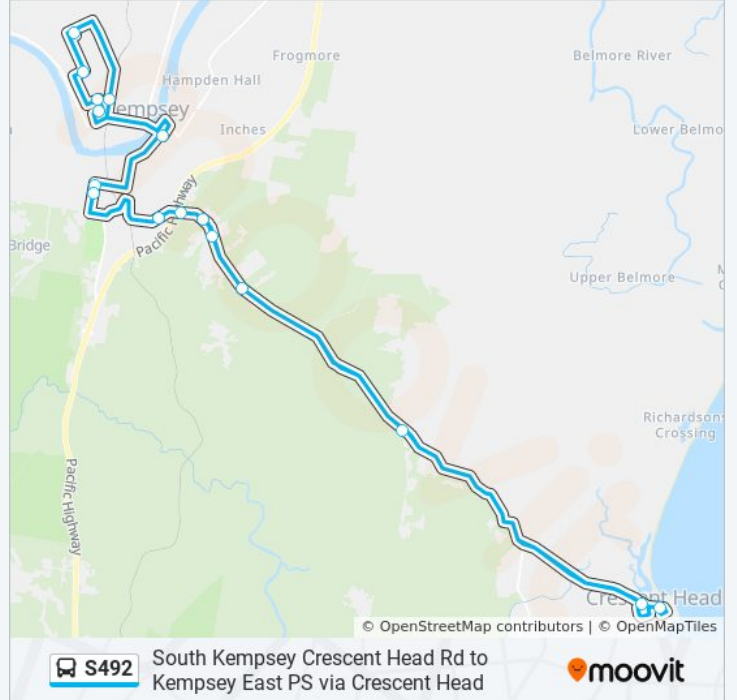

 **S492****South Kempsey Crescent Head Rd to Kempsey East PS
via Crescent Head**[Get The App](#)

The S492 bus line South Kempsey Crescent Head Rd to Kempsey East PS via Crescent Head has one route. For regular weekdays, their operation hours are:

(1) Kempsey East PS: 07:40

Use the Moovit App to find the closest S492 bus station near you and find out when is the next S492 bus arriving.

Direction: Kempsey East PS

16 stops

[VIEW LINE SCHEDULE](#)

Crescent Head Rd at Bruces Lane
Crescent Head Country Club, Rankine St
Mainski Inn Crescent Head, Pacific St
Crescent Head Rd at Beranghi Rd
454 Crescent Head Rd
Crescent Head Rd at Rifle Range Rd
Crescent Head Rd opp Blairs Lane
Crescent Head Rd opp Yabsleys Lane
Macleay Vocational College, Queen St
Queen St opp Kempsey South Public School
St Joseph's Primary School, Kemp St
St Paul's College
Kempsey High School, Broughton St
Wide St at Sea St
Kempsey West Public School, Marsh St
Kempsey East Public School, Innes St

S492 bus Time Schedule

Kempsey East PS Route Timetable:

Sunday	Not Operational
Monday	07:40
Tuesday	07:40
Wednesday	07:40
Thursday	07:40
Friday	07:40
Saturday	Not Operational

S492 bus Info**Direction:** Kempsey East PS**Stops:** 16**Trip Duration:** 77 min**Line Summary:**