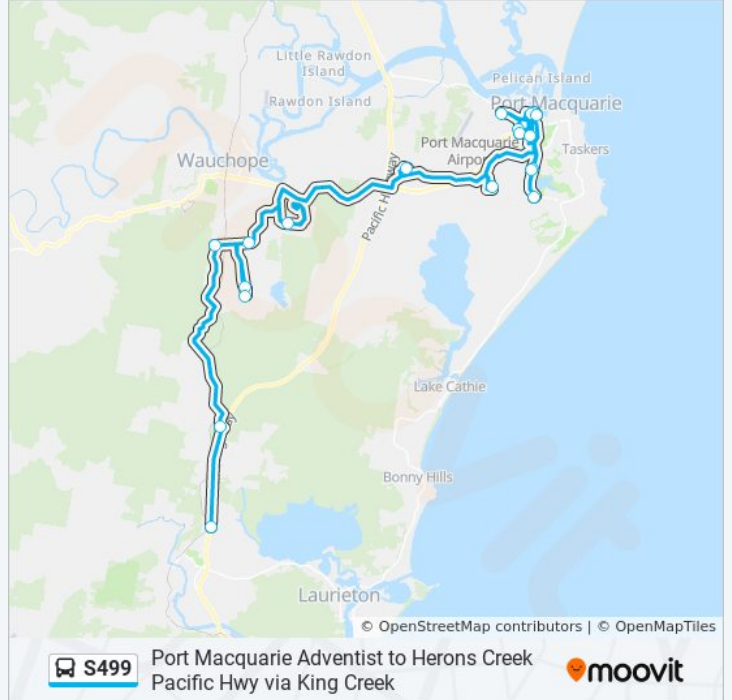

(1) Herons Creek: 14:55

Use the Moovit App to find the closest S499 bus station near you and find out when is the next S499 bus arriving.

**Direction: Herons Creek**

19 stops

[VIEW LINE SCHEDULE](#)

Port Macquarie Adventist School

St Peter's Primary School

Heritage Christian School, Mumford St

Westport Public School, Widderson St

Oxley Hwy after Widderson St

St Joseph's Primary School, Warlters St

Park St opp Port Macquarie Marina

Park St opp Warlters St

King Creek Rd at Bago Rd

Bago Rd at Ron Banks Rd

Kew Kendall Sewerage Plant, Pacific Hwy

**S499 bus Time Schedule**

Herons Creek Route Timetable:

Sunday	Not Operational
Monday	14:55
Tuesday	14:55
Wednesday	14:55
Thursday	14:55
Friday	14:55
Saturday	Not Operational

**S499 bus Info****Direction:** Herons Creek**Stops:** 19**Trip Duration:** 102 min**Line Summary:**

S499 bus time schedules and route maps are available in an offline PDF at [moovitapp.com](https://moovitapp.com). Use the Moovit App to see live bus times, train schedule or subway schedule, and step-by-step directions for all public transit in Sydney.