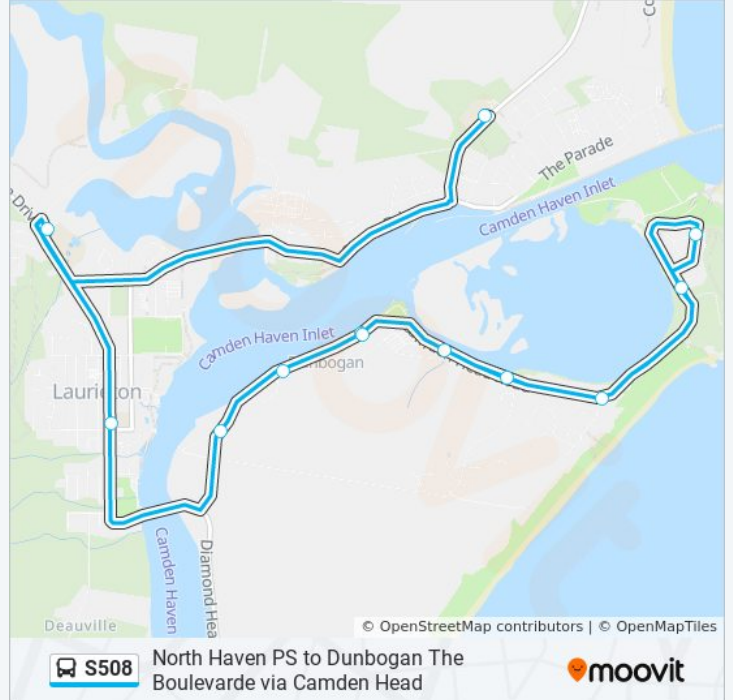

### Direction: Dunbogan

12 stops

[VIEW LINE SCHEDULE](#)

- North Haven Public School
- St Joseph's Primary School
- Laurieton Public School, Bold St
- The Boulevard at Bay St
- The Boulevard opp Dunbogan General Store
- Bergalia Cres at Allenwood St
- Camden Head Rd at Unique Cl
- Camden Head Rd at Seaview Ave
- Camden Head Rd after Scarborough Way
- Camden Head Rd at Bell St
- Dunbogan General Store, The Boulevard
- The Boulevard at Longworth Rd

### S508 bus Info

**Direction:** Dunbogan

**Stops:** 12

**Trip Duration:** 36 min

**Line Summary:**

S508 bus time schedules and route maps are available in an offline PDF at [moovitapp.com](https://moovitapp.com). Use the [Moovit App](#) to see live bus times, train schedule or subway schedule, and step-by-step directions for all public transit in Sydney.