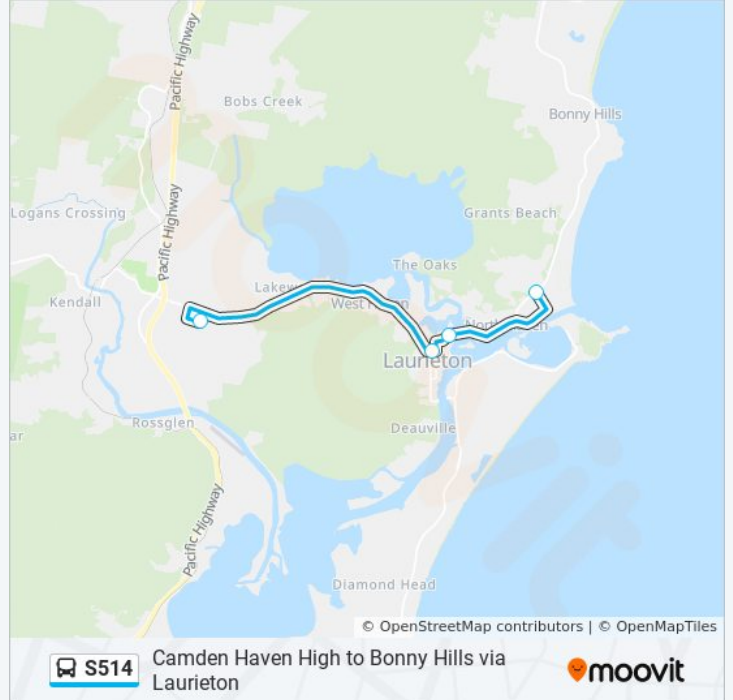

Use the Moovit App to find the closest S514 bus station near you and find out when is the next S514 bus arriving.

Direction: North Haven

4 stops

[VIEW LINE SCHEDULE](#)

Camden Haven High School

Castle St after Bold St

Ocean Dr at Haven Cct

Edith St at Ocean Dr

S514 bus Time Schedule

North Haven Route Timetable:

Sunday	Not Operational
Monday	15:44
Tuesday	15:44
Wednesday	15:44
Thursday	15:44
Friday	15:44
Saturday	Not Operational

S514 bus Info

Direction: North Haven

Stops: 4

Trip Duration: 24 min

Line Summary:

S514 bus time schedules and route maps are available in an offline PDF at moovitapp.com. Use the [Moovit App](#) to see live bus times, train schedule or subway schedule, and step-by-step directions for all public transit in Sydney.